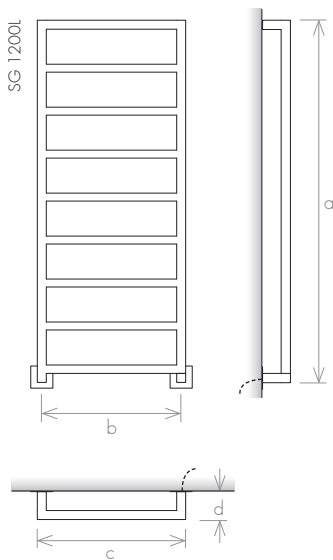

VERSION: HIDDEN ELECTRIC ELEMENT II