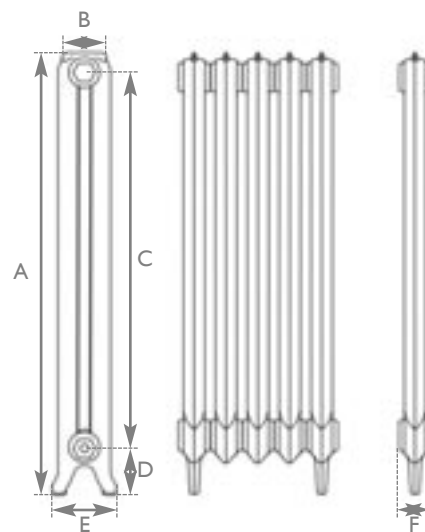

Roberson Light Copper

Hand Burnished
Height 950mm

Vintage Copper
Height 660mm

More paint finishes on page 3

The Rococo 1 Column

With 6 models across the range, the Rococo cast iron radiator comes in a choice of 660mm and 950mm single columns, ideal for narrow spaces such as hallways, 560mm and 960mm 2 columns and 460mm and 780mm 3 columns, great for when heating larger rooms.

Vellum
Height 950mm
1 Column

Foundry Grey
Height 950mm
1 Column

Antiqued
Willow Green
Height 660mm
1 Column

Highlight Polish
Height 660mm
1 Column

Hand Burnished

Code	Section Height A (mm)	Section Width B (mm)	Section Height C (mm)	Section Height D (mm)	Section Width E (mm)	Section Depth F (mm)	Delta 50		Delta 60		Weight (Kg)		Wall Stays (Suitable Fitting)						Electric Heating Elements			
							BTU's	Watts	BTU's	Watts	Empty	Filled	HAN103	HAN104	HAN205	HAN206	LD055	LD056	RTO035	1200W Output	1500W Output	2000W Output
							Min sections	Min sections	Min sections													
LD221/222	660	115	500	110	140	75	237	69	297	87	8.1	10.1	✓	✓	✓	✓	✓	✓	✓	8 (17‡)	8 (22‡)	9 (29‡)
LD217/218	950	115	790	110	140	75	329	96	410	120	10.8	12.1	✓	✓	✓	✓	✓	✓	✓	8 (12‡)	8 (16‡)	9 (21‡)

(Electric Heating Elements) ‡Denotes the minimum number of sections required to achieve maximum heat output for the heating element. For the full range/finishes of electric heating elements, see page 81