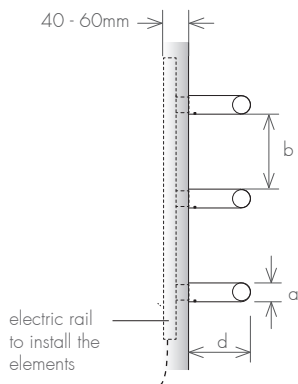

VERSION

-  Electric

MATERIAL

-  Stainless Steel

** Products not provided by Foursteel.

model	MS3 600	additional elem.
no. of elements	3	1
height (mm) a	30	30
width between elements (mm) b	120	-
total width (mm) c	600	600
depth (mm) d	80	80
capacity (l)	3x0,6	0,6
electric (W)	3x40	40