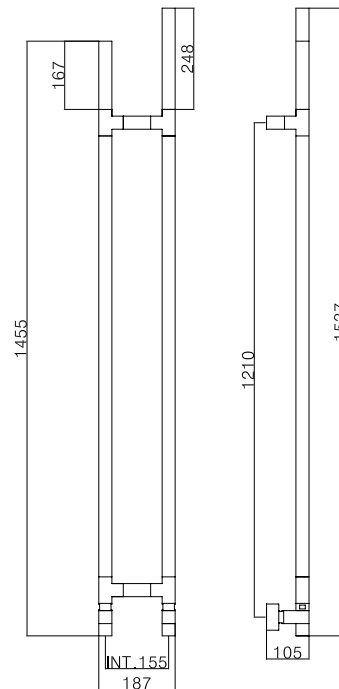

	int. (mm)	int. (inch)	$\Delta T50$ [t.g.]	$\Delta T50$ t.g.+v	$\Delta T50$ v	$\Delta T30$ [t.g.]	$\Delta T30$ t.g.+v	$\Delta T30$ v	Kg	Lb
watt	155	6,10	223	268	290	100	120	130	8,6	18,95
kcal			192	230	249	86	104	112		
btu			760	913	989	342	411	445		

Pipe dimension	Ø32 mm
Additional Module	not available
Combined Version	not available
Single Tube Version	not available
Floor Connection	not available
Standard Connection	union 1/2 M with eccentric
Aromatherapy	not available
Crystal Handle	not available

Heating stoppers Ø32mm
 WITH BRASS BAR WASHERS.
 PIPE DIMENSION: Ø32 mm
 ADDITIONAL MODULE: not available
 COMBINED VERSION: not available
 SINGLE TUBE VERSION: not available
 FLOOR CONNECTION: not available
 STANDARD CONNECTION: union 1/2 M with
 eccentric
 AROMATHERAPY: not available
 SWAROVSKI HANDLES: available

SC0417FEBA01..

Ricambi disponibili a richiesta
 Spare parts available on request
 Запасные части под заказ

	int. (mm)	int. (inch)	ΔT50 [t.g.]	ΔT50 t.g.+ v	ΔT50 v	ΔT30 [t.g.]	ΔT30 t.g.+ v	ΔT30 v	Kg 	Lb 
watt	155	6,10	223	268	290	100	120	130	12	26,45
kcal			192	230	249	86	104	112		
btu			760	913	989	342	411	445		