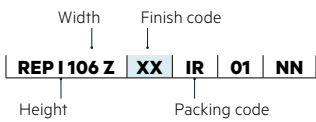

Model	Code	Depth P mm	Height H mm	Width L mm	Weight Kg	Electric Power Watt
RELAX ELECTRIC 580	REPI106Z XX IR 01 NN	35	663	1064	21,6	580
RELAX ELECTRIC 770	REPI140Z XX IR 01 NN	35	663	1400	28,0	770
RELAX ELECTRIC 1100	REPD061Z XX IR 01 NN	35	1963	616	34,3	1100
RELAX ELECTRIC 1320	REPC061Z XX IR 01 NN	35	2163	616	37,7	1320

Key Codes

Indication of possible installations