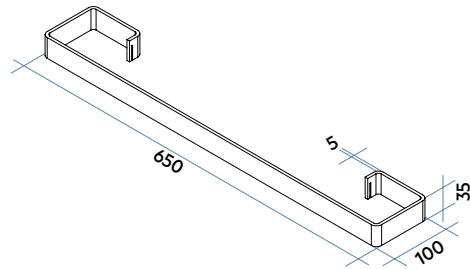

Technical features:

- electric radiating panel
- heater heating system
- electrical power development from 580 to 1320 Watt
- wireless digital electronic control featuring weekly program
- class II insulation, IP44
- long electricity cable: 1.200 mm, lower left side cable outlet, SCHUKO plug

Price included:

- wall bracket kit
- wireless receiver integrated on the plate with 2 leds to signal the function mode
- programmable wireless digital transmitter

The RELAX Electric radiator can be installed both vertically and horizontally.

Finishes available	Surcharge
Standard White	
Classic finished	
Special finished	
Other RAL colors	

Finishing codes see page 596.

Accessories towel-holder

The towel-holder designed for the RELAX radiator is a design accessory that can be positioned at the desired height even after the radiator has already been installed. This means RELAX can also be used as a towel warmer. Available in one version, both with a polished chromium plated finish.

Wireless Remote Control

RELAX Electric with wireless thermostat is equipped with a wireless controller that allows remote management of every electric radiator function. Because the controller is wireless, it has the advantage of being quick and easy to install and does not require any modifications within the home.

Technical specifications

- Wireless communication via radio signals transmitted to the receiver connected to the system.
- Approx. 30-50 metre range in residential environments (868 MHz).
- Radiofrequency communication pursuant to European standards.
- Optional ITCS (Intelligent Temperature Control System)
- Open window detection function.