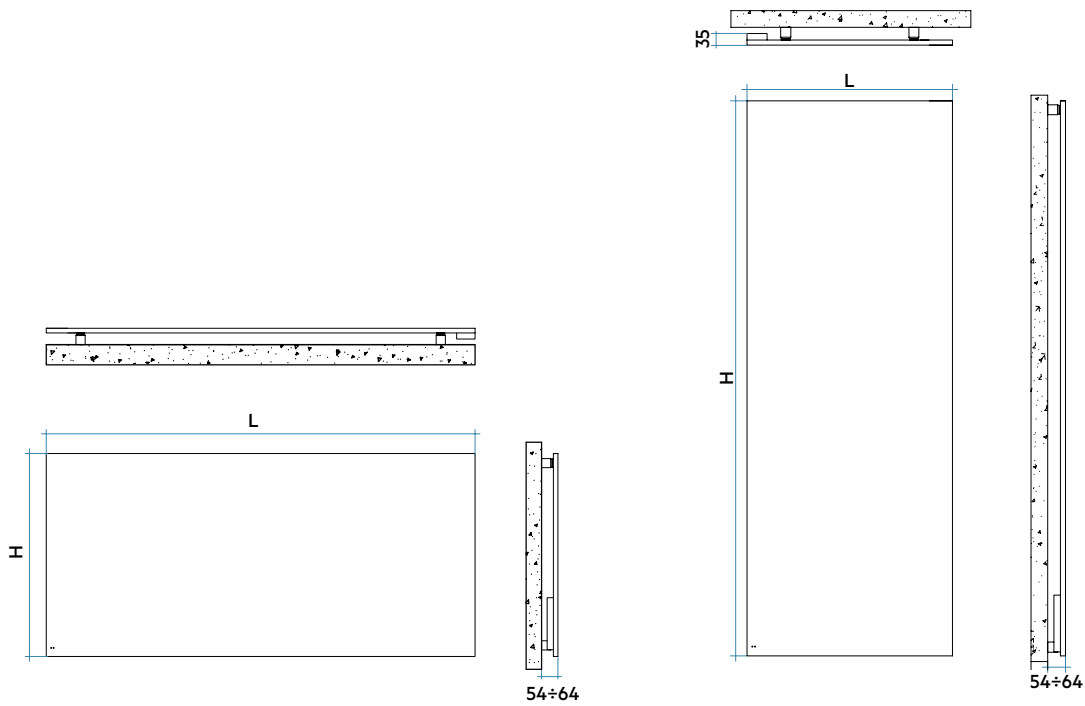

RELAX ELECTRIC

height 1963 mm, length 616 mm. Brown Rust finish (cod. E1).

Technical features:

- electric radiating panel
- heater heating system
- electrical power development from 580 to 1320 Watt
- wireless digital electronic control featuring weekly program
- class II insulation, IP44
- long electricity cable: 1.200 mm, lower left side cable outlet, SCHUKO plug

Model	Code	Depth P mm	Height H mm	Width L mm	Weight Kg	Electric Power Watt
RELAX ELECTRIC 580	REPI106Z XX IR 01 NN	35	663	1064	21,6	580
RELAX ELECTRIC 770	REPI140Z XX IR 01 NN	35	663	1400	28,0	770
RELAX ELECTRIC 1100	REPD061Z XX IR 01 NN	35	1963	616	34,3	1100
RELAX ELECTRIC 1320	REPC061Z XX IR 01 NN	35	2163	616	37,7	1320