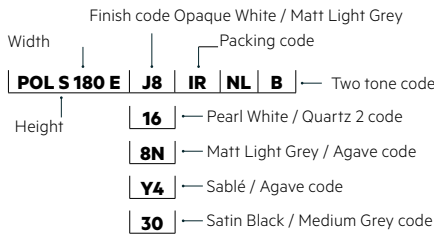

POLYGON

Horizontal Electric

Model	Code	Depth P mm	Height H mm	Width L mm	Weight Kg	Electric Power Watt
POLYGON HORIZONTAL Electric single color	POL S 180 E XX IR NLN	200	500	1800	36	750

Model	Code	Depth P mm	Height H mm	Width L mm	Weight Kg	Electric Power Watt
POLYGON HORIZONTAL Electric two tone color	POL S 180 E J8 IR NLB	200	500	1800	36	750
	POL S 180 E 16 IR NLB	200	500	1800	36	750
	POL S 180 E 8N IR NLB	200	500	1800	36	750
	POL S 180 E Y4 IR NLB	200	500	1800	36	750
	POL S 180 E 30 IR NLB	200	500	1800	36	750

Key Codes

ELECTRIC RADIATORS