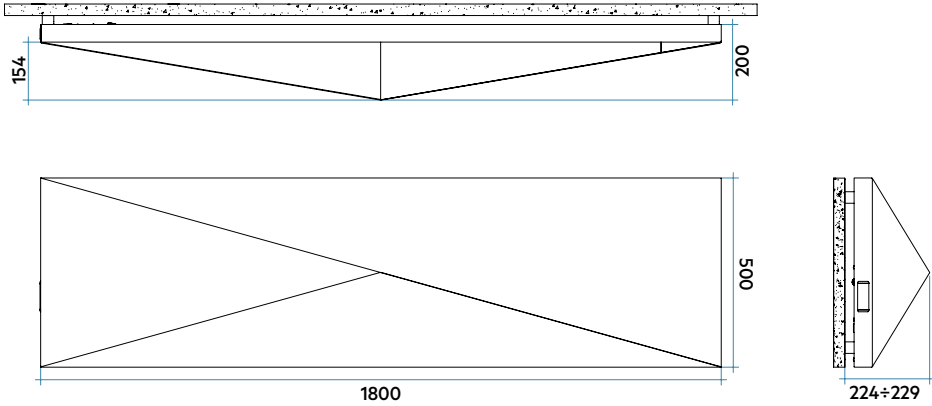

POLYGON

Horizontal Electric