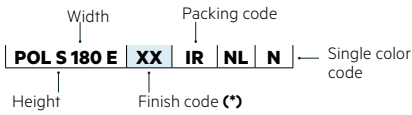

Key Codes

ELECTRIC RADIATORS