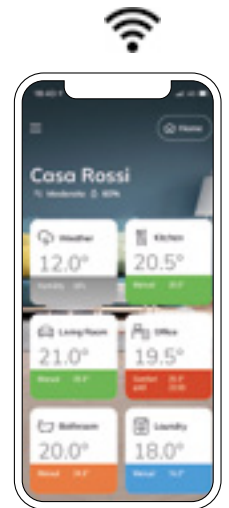

Price included:

- wall mounting kit to match the radiator
- multicolour LED lighting system with adjustable intensity

(* Only for Polygon single color

Finishes available	Surcharge
Standard White	
Classic finished	
Special finished	
Other RAL colors	

Finishing codes see page 596.

WiFi control unit *

Control your radiator remotely using the Irsap.now app available from the store (Android and iOS).

Compatible with the systems:

The WiFi control, on the radiator, connects to smartphones, making product management simple and immediate, configurable by downloading the IRSAP NOW APP available from all Android and IOS stores.

This APP allows the management of multiple homes, allowing individual rooms or zones to be configured independently.

The WiFi control is compatible with Google Home and Amazon Alexa.

As well as monitoring and setting the desired temperature, the WiFi control has the following functions:

stand-by function, key lock function, antifreeze function, HOME/AWAY function (geolocation), holiday function, detect open window function, ITCS function (Intelligence Temperature Control System), which allows you to have the exact temperature at the set time, VOC function i.e. air quality control.

* Available only for UE and CH.

POLYGON FINISHES