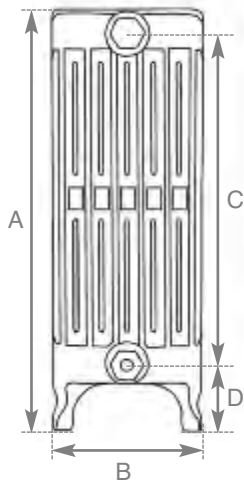

Hand Burnished
Height 920mm

Satin Polished
Height 625mm

Hand Burnished
Height 330mm

More paint finishes on page 3

Willow Green
Height 920mm
6 Columns

Satin Black
Height 740mm
6 Columns

Hammered Gold
Height 625mm
6 Columns

Antiqued
(French Grey)
Height 365mm
6 Columns

Buttermilk
Height 330mm
9 Columns

The Victorian

6 Columns

9 Columns

Above
Antiqued
(French Grey)

| Code | No. of Columns | Section Height (A) | Section Width (B) | Section Height (C) | Section Height (D) | Section Width (E) | Delta 50 | | Delta 60 | | Weight (Kg) | | Wall Stays (Suitable Fitting) | | | | | Wall Mount Bracket HEF035 |
|------------|----------------|--------------------|-------------------|--------------------|--------------------|-------------------|----------|-------|----------|-------|-------------|--------|-------------------------------|-------|-------|-------|-------|---------------------------|
| | | | | | | | BTU's | Watts | BTU's | Watts | Empty | Filled | LD055 | LD056 | LD103 | LD104 | LD206 | |
| LD213/214 | 6 | 365mm | 220mm | 220mm | 110mm | 60mm | 217 | 64 | 257 | 75 | 4.3 | 5 | ✓ | ✓ | ✓ | ✓ | ✓ | ✓ |
| JJC078/079 | 6 | 625mm | 220mm | 480mm | 105mm | 52mm | 360 | 105 | 460 | 135 | 10.1 | 11.2 | ✓ | ✓ | ✓ | ✓ | ✓ | ✓ |
| LD208/209 | 6 | 740mm | 220mm | 600mm | 105mm | 60mm | 440 | 129 | 561 | 165 | 9.3 | 10.5 | ✓ | ✓ | ✓ | ✓ | ✓ | ✓ |
| LD078/079 | 6 | 920mm | 215mm | 790mm | 95mm | 58mm | 559 | 164 | 644 | 189 | 11.0 | 12.4 | ✓ | ✓ | ✓ | ✓ | ✓ | ✓ |
| LD009/010 | 9 | 330mm | 330mm | 217mm | 75mm | 56mm | 332 | 97 | 418 | 123 | 7.8 | 8.9 | N/A | N/A | N/A | N/A | N/A | N/A |