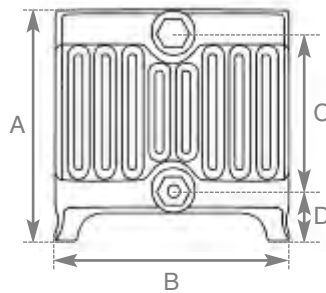

Hand Burnished
Height 920mm

Satin Polished
Height 625mm

Hand Burnished
Height 330mm

More paint finishes on page 3

Willow Green
Height 920mm
6 Columns

Satin Black
Height 740mm
6 Columns

Hammered Gold
Height 625mm
6 Columns

Antiqued
(French Grey)
Height 365mm
6 Columns

Buttermilk
Height 330mm
9 Columns

The Victorian

6 Columns

9 Columns

Above
Antiqued
(French Grey)

| Code | No. of Columns | Section Height (A) | Section Width (B) | Section Height (C) | Section Height (D) | Section Width (E) | Delta 50 | | Delta 60 | | Weight (Kg) | | Wall Stays (Suitable Fitting) | | | | | Wall Mount Bracket HEF035 |
|------------|----------------|--------------------|-------------------|--------------------|--------------------|-------------------|----------|-------|----------|-------|-------------|--------|-------------------------------|-------|-------|-------|-------|---------------------------|
| | | | | | | | BTU's | Watts | BTU's | Watts | Empty | Filled | LD055 | LD056 | LD103 | LD104 | LD206 | |
| LD213/214 | 6 | 365mm | 220mm | 220mm | 110mm | 60mm | 217 | 64 | 257 | 75 | 4.3 | 5 | ✓ | ✓ | ✓ | ✓ | ✓ | ✓ |
| JJC078/079 | 6 | 625mm | 220mm | 480mm | 105mm | 52mm | 360 | 105 | 460 | 135 | 10.1 | 11.2 | ✓ | ✓ | ✓ | ✓ | ✓ | ✓ |
| LD208/209 | 6 | 740mm | 220mm | 600mm | 105mm | 60mm | 440 | 129 | 561 | 165 | 9.3 | 10.5 | ✓ | ✓ | ✓ | ✓ | ✓ | ✓ |
| LD078/079 | 6 | 920mm | 215mm | 790mm | 95mm | 58mm | 559 | 164 | 644 | 189 | 11.0 | 12.4 | ✓ | ✓ | ✓ | ✓ | ✓ | ✓ |
| LD009/010 | 9 | 330mm | 330mm | 217mm | 75mm | 56mm | 332 | 97 | 418 | 123 | 7.8 | 8.9 | N/A | N/A | N/A | N/A | N/A | N/A |