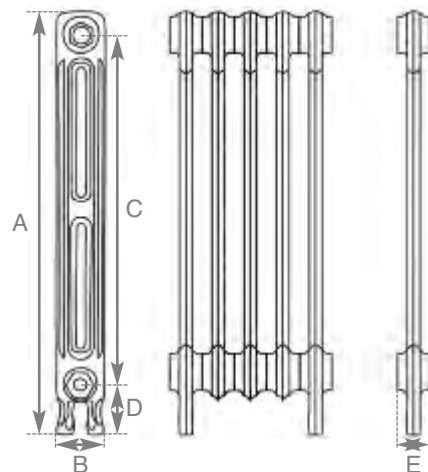

Graphite Grey
Height 615mm
2 Columns

Parchment White
Height 615mm
2 Columns

Hammered Bronze
Height 615mm
2 Columns

French Grey
Height 615mm
2 Columns

Above
Foundry
Grey

Code	No. of Columns	Section Height (A)	Section Width (B)	Section Height (C)	Section Height (D)	Section Width (E)	Delta 50		Delta 60		Wall Stays (Suitable Fitting)					Wall Mount Bracket HEF035		
							BTU's	Watts	BTU's	Watts	Empty	Filled	LD055	LD056	LD103		LD104	LD206
LD183/184	2	615mm	70mm	500mm	80mm	50mm	153	45	194	57	2.5	2.8	✓	✓	✓	✓	✓	x