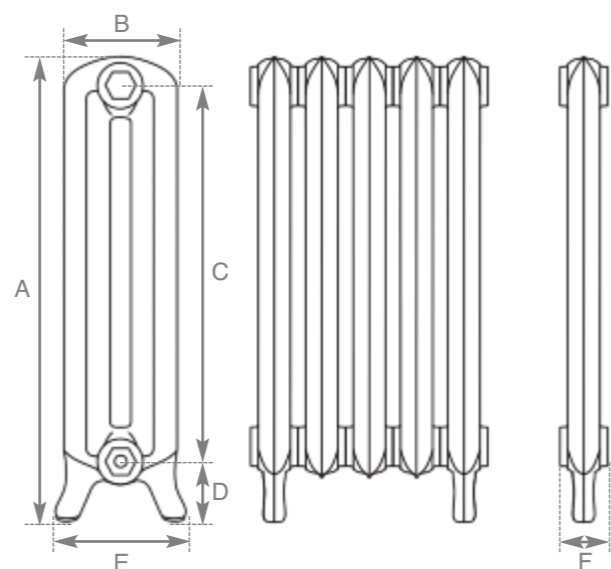

Left  
Satin Polished

Satin Polished  
Height 750mm

More paint finishes on page 3

Parchment White  
Height 750mm

Antiqued  
(French Grey)  
Height 750mm

Hammered Gold  
Height 550mm

Willow Green  
Height 550mm

## The Peerless

Ancient Breeze  
Height 750mm

Above Ancient Breeze

Code	No. of Columns	Section Height (A)	Section Width (B)	Section Height (C)	Section Height (D)	Section Width (E)	Section Depth (F)	Delta 50		Delta 60		Weight (Kg)	Wall Stays (Suitable Fitting)					Wall Mount Bracket HEF035	
								BTU's	Watts	BTU's	Watts		LD055	LD056	LD103	LD104	LD206		
LD202/203	2	550mm	190mm	400mm	100mm	215mm	77mm	284	83	355	104	9.1	10.8	✓	✓	✓	✓	✓	✓
LD204/205	2	750mm	190mm	600mm	100mm	215mm	77mm	398	117	503	148	11.9	14.3	✓	✓	✓	✓	✓	✓