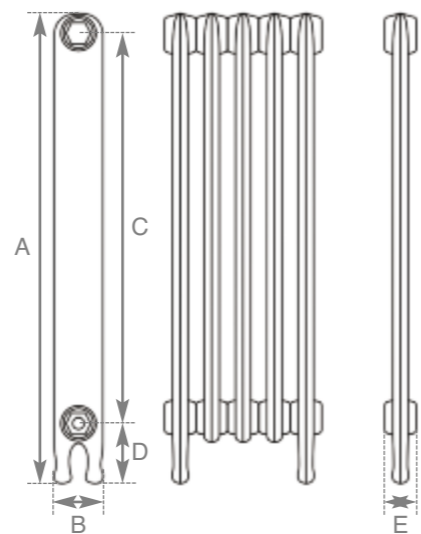

Left
Satin Polished

Satin Polished
Height 765mm

More paint finishes on page 3

Ancient Breeze
Height 765mm

Parchment White
Height 765mm

Hammered Gold
Height 765mm

French Grey
Height 765mm

Satin Black
Height 765mm

The Narrow Eton

The Eton's simple design, consisting of straight edges and a curved top, comes in a full range of colours/finishes. A high quality classically designed cast iron radiator with integral legs.

This design is a narrow version of our classic Eton radiators with height 765mm.

The Narrow Eton

Buttermilk
Height 765mm

Above
Buttermilk

Code	No. of Columns	Section Height (A)	Section Width (B)	Section Height (C)	Section Height (D)	Section Width (E)	Delta 50		Delta 60		Wall Stays (Suitable Fitting)					Wall Mount Bracket		
							BTU's	Watts	BTU's	Watts	LD055	LD056	LD103	LD104	LD206	HEF035		
JJC053/054	1	765mm	80mm	603mm	100mm	50mm	173	51	218	64	4.7	5.3	✓	✓	✓	✓	✓	x