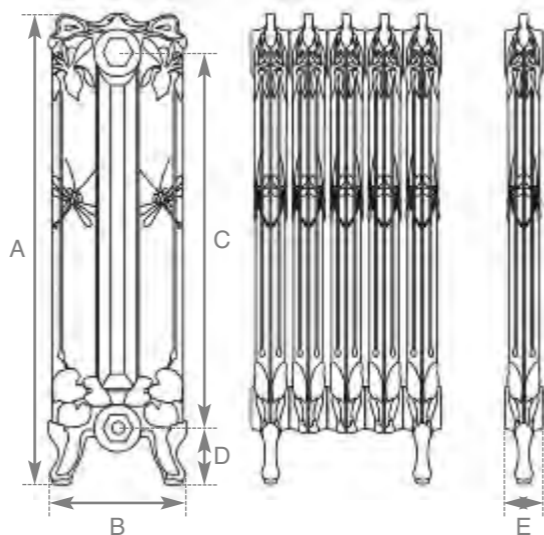

Left  
Satin Polished

Vintage Copper  
Height 790mm

More paint finishes on page 3

Ancient Breeze  
Height 790mm

French Grey  
Height 790mm

Vellum  
Height 790mm

Highlight Polish  
Height 790mm

*The Dragonfly*

Above  
Satin Polished

Code	No. of Columns	Section Height (A)	Section Width (B)	Section Height (C)	Section Height (D)	Section Width (E)	Delta 50		Delta 60		Weight (Kg)		Wall Stays (Suitable Fitting)					Wall Mount Bracket
							BTU's	Watts	BTU's	Watts	Empty	Filled	LD055	LD056	LD103	LD104	LD206	HEF035
TBK046/047	2	790mm	225mm	620mm	105mm	85mm	462	136	578	169	12.2	15.1	✓	✓	✓	✓	✓	✓

*The Dragonfly*

Antiqued  
(French Grey)  
Height 790mm