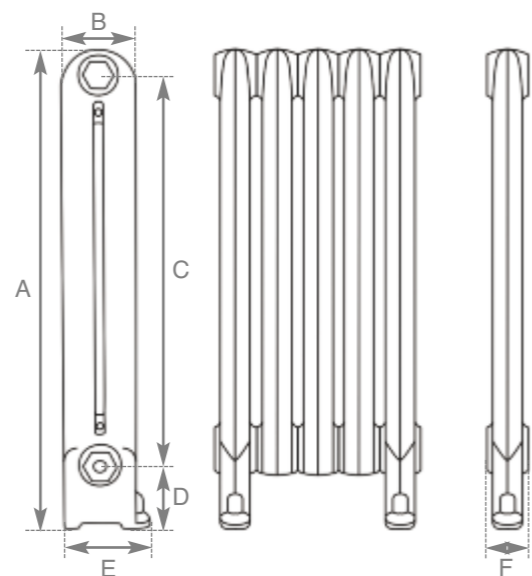

Left
Hand Burnished

Parchment White
Height 780mm

More paint finishes on page 3

The Cromwell

A traditional Victorian radiator which was first produced in America in the 1880s. Today, this simple design gives a contemporary feel, especially when hand burnished.

Graphite Grey
Height 780mm

French Grey
Height 635mm

Willow Green
Height 485mm

Above
Satin Black

The Cromwell

Foundry
Grey
Height
780mm

Code	No. of Columns	Section Height (A)	Section Width (B)	Section Height (C)	Section Height (D)	Section Width (E)	Section Depth (F)	Delta 50		Delta 60		Weight (Kg)		Wall Stays (Suitable Fitting)					Wall Mount Bracket HEF035	
								BTU's	Watts	BTU's	Watts	Empty	Filled	LD055	LD056	LD103	LD104	LD206		
JJC047/048	2	485mm	120mm	335mm	110mm	140mm	68mm	175	51	213	120	4.8	5.8	✓	✓	✓	✓	✓	✓	✓
JJC045/046	2	635mm	120mm	480mm	110mm	140mm	68mm	234	69	294	86	6.1	7.4	✓	✓	✓	✓	✓	✓	✓
JJC049/050	2	780mm	120mm	630mm	110mm	140mm	68mm	295	87	372	109	7.4	9.0	✓	✓	✓	✓	✓	✓	✓