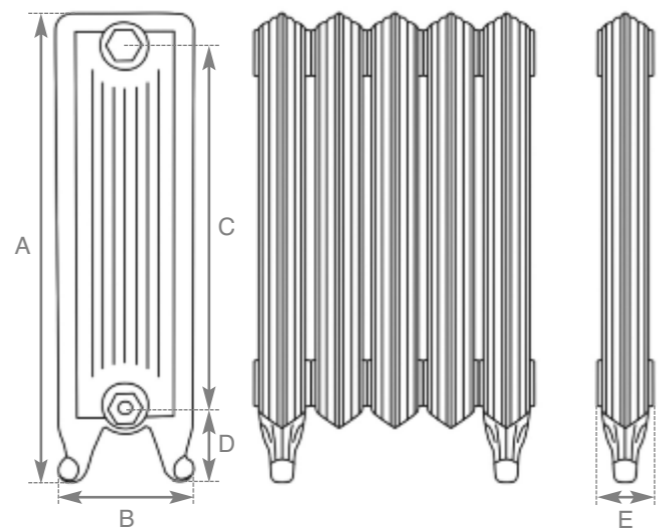

Left  
Hand Burnished

Parchment White  
Height 670mm

More paint finishes on page 3

Satin Black  
Height 975mm

Ancient Breeze  
Height 975mm

Buttermilk  
Height 670mm

Willow Green  
Height 670mm

## The Churchill

Dating from the 1880's, this style was originally used in Government Buildings.

Featuring a superb BTU output per section, this radiator is ideally suited for heating larger rooms.

*The Churchill*

Hand Burnished  
Height 670mm

| Above Hand Burnished | Code      | No. of Columns | Section Height (A) | Section Width (B) | Section Height (C) | Section Height (D) | Section Width (E) | Delta 50 |       | Delta 60 |       | Wall Stays (Suitable Fitting) |       |       |       |       | Wall Mount Bracket HEF035 |
|----------------------|-----------|----------------|--------------------|-------------------|--------------------|--------------------|-------------------|----------|-------|----------|-------|-------------------------------|-------|-------|-------|-------|---------------------------|
|                      |           |                |                    |                   |                    |                    |                   | BTU's    | Watts | BTU's    | Watts | LD055                         | LD056 | LD103 | LD104 | LD206 |                           |
|                      | LD080/081 | 1              | 670mm              | 195mm             | 500mm              | 115mm              | 76mm              | 431      | 126   | 532      | 156   | ✓                             | ✓     | ✓     | ✓     | ✓     | x                         |
|                      | LD082/083 | 1              | 975mm              | 195mm             | 790mm              | 140mm              | 80mm              | 591      | 173   | 755      | 221   | ✓                             | ✓     | ✓     | ✓     | ✓     | x                         |