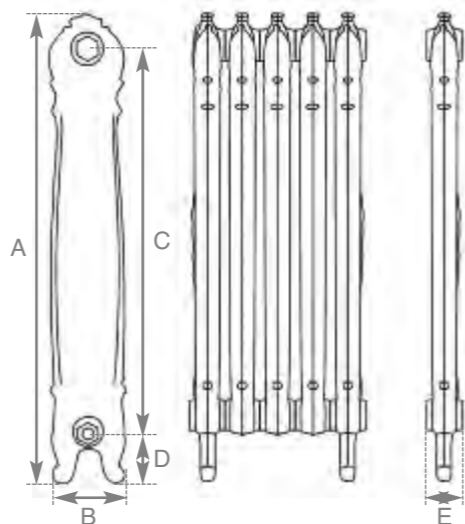

Left  
Hand Burnished

Highlight Polish  
Height 985mm

More paint finishes on page 3

Hammered Bronze  
Height: 985mm

Parchment White  
Height: 985mm

Willow Green  
Height: 985mm

Antiqued (French Grey)  
Height: 985mm

*The Antoinette*

A highly decorative Regal French design with intricate detailing at the foot and head, connected by a straight-edged vine. Its side is adorned by a subtle midway decoration.

*The Antoinette*

Hand Burnished  
Height 985mm

Above	No. of	Section	Section	Section	Section	Section	Delta 50	Delta 60	Weight (Kg)	Wall Stays (Suitable Fitting)					Wall Mount Bracket			
Highlight Polish	Code	Columns	Height (A)	Width (B)	Height (C)	Height (D)	Width (E)	BTU's	Watts	Empty	Filled	LD055	LD056	LD103	LD104	LD206	HEF035	
	LD180/181	1	985mm	155mm	790mm	125mm	76mm	425	125	538	158	14.1	16.3	✓	✓	✓	✓	x