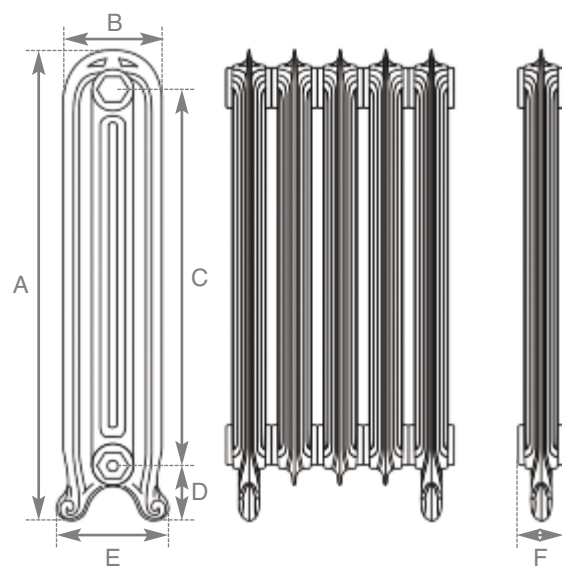

Left
Bespoke

Buttermilk
Height 765mm

More paint finishes on page 3

Parchment White
Height 765mm

Hammered Gold
Height 765mm

Highlight Polish
Height 765mm

Antiqued
(French Grey)
Height 765mm

The Tuscany

Featuring a rounded top and unique concave section, this design offers classic style. The clean shape and subtle sunburst pattern of flowing lines bring a contemporary feel that will complement any decor.

The Tuscany

Satin
Polished
Height
765mm

Above
Bespoke

Code	No. of Columns	Section Height (A)	Section Width (B)	Section Height (C)	Section Height (D)	Section Width (E)	Section Depth (F)	Delta 50		Delta 60		Weight (Kg) Empty Filled	Wall Stays (Suitable Fitting)					Wall Mount Bracket HEF035	
								BTU's	Watts	BTU's	Watts		LD055	LD056	LD103	LD104	LD206		
TBK040/041	2	765mm	160mm	600mm	100mm	180mm	77mm	372	109	468	137	8.6	10.4	✓	✓	✓	✓	✓	✓