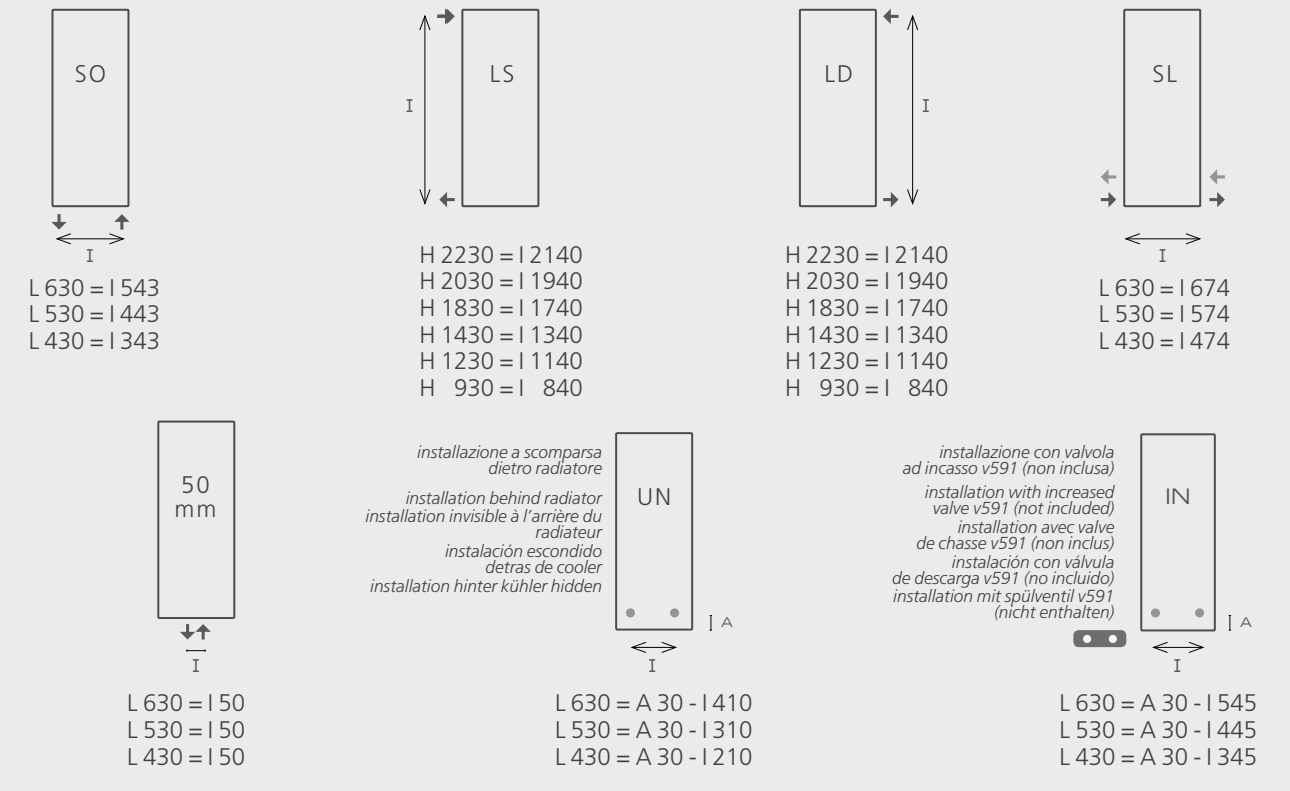

SENSE
NAMASTÉ
MOOD
EMOTION
PERGAMENA

CLOUD
SEQUENCE
DAISY
RUGGINE
IMAGE
INOX LUCIDO SPECCHIO

V S

SENSE
NAMASTÉ
MOOD
EMOTION
PERGAMENA

CLOUD
SEQUENCE
DAISY
RUGGINE
IMAGE
INOX LUCIDO SPECCHIO

V D

O S

O D