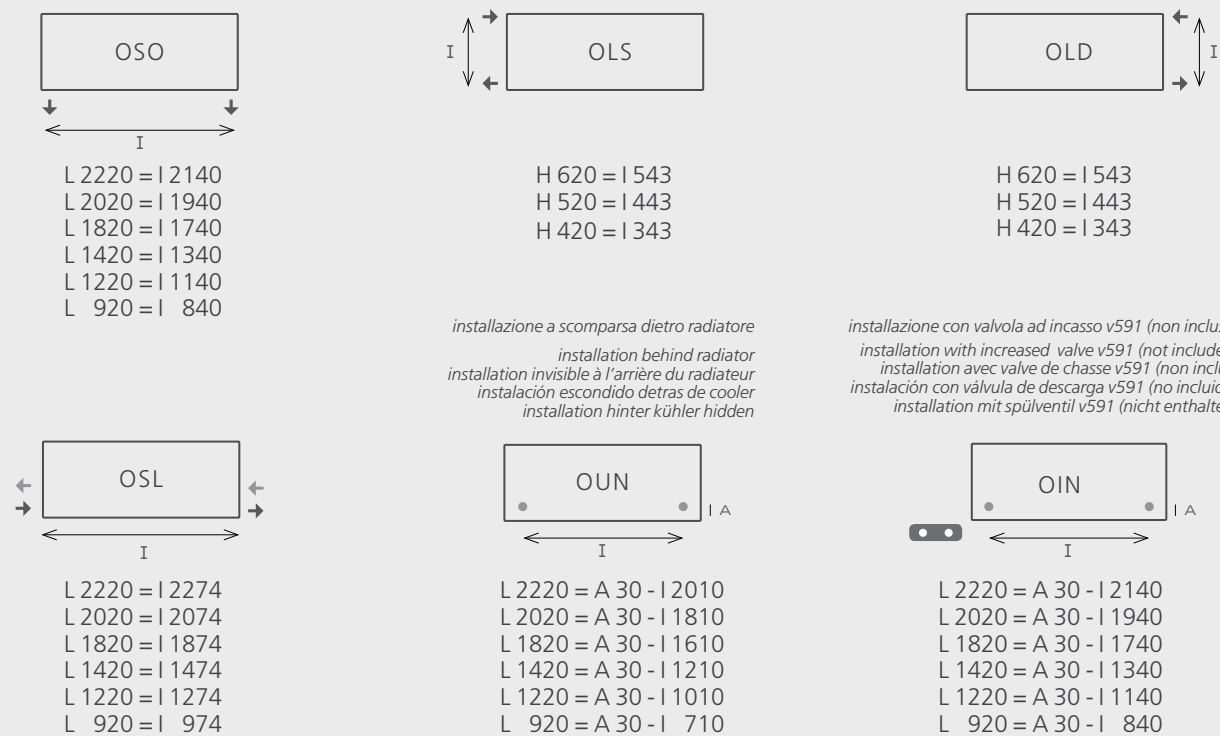

SENSE
NAMASTÉ
MOOD
EMOTION
PERGAMENA

CLOUD
SEQUENCE
DAISY
RUGGINE
IMAGE
INOX LUCIDO SPECCHIO

V S

SENSE
NAMASTÉ
MOOD
EMOTION
PERGAMENA

CLOUD
SEQUENCE
DAISY
RUGGINE
IMAGE
INOX LUCIDO SPECCHIO

V D

O S

O D