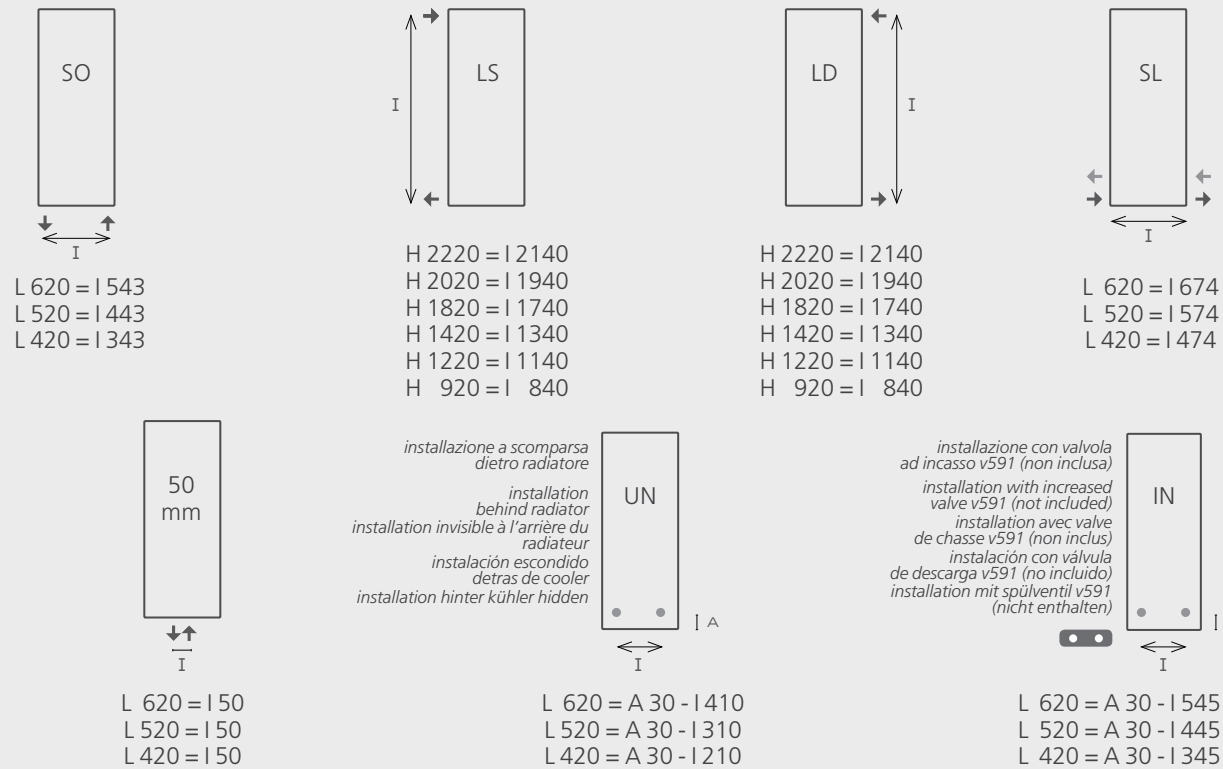

SENSE
NAMASTÉ
MOOD
EMOTION
PERGAMENA

CLOUD
SEQUENCE
DAISY
RUGGINE
IMAGE
INOX LUCIDO SPECCHIO

V S