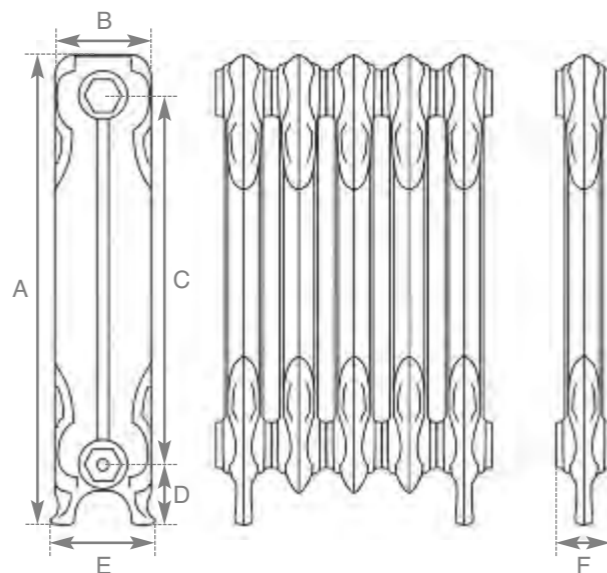

Left
Satin Polished

Highlight Polish
Height 645mm

More paint finishes on page 3

Willow Green
Height 645mm

Hammered Gold
Height 645mm

Buttermilk
Height 645mm

Antiqued
(French Grey)
Height 645mm

The Liberty 1 Column

Code	No. of Columns	Section Height (A)	Section Width (B)	Section Height (C)	Section Height (D)	Section Width (E)	Section Depth (F)	Delta 50		Delta 60		Weight (Kg)		Wall Stays (Suitable Fitting)					Wall Mount Bracket HEF035
								BTU's	Watts	BTU's	Watts	Empty	Filled	LD055	LD056	LD103	LD104	LD206	
TBK044/045	1	645mm	135mm	500mm	95mm	145mm	81mm	300	88	374	110	7.2	9.3	✓	✓	✓	✓	✓	✓

Graphite Grey
Height 865mm

The Liberty 2 Column

Stylised organic motifs, inspired by the Art Nouveau movement, bring a timeless quality to this design.

With a strong architectural feel and detail right down to the foot, this radiator will make a striking addition to any room.

The Liberty 2 Column

Satin Polished
Height 865mm

Above
Satin Polished

Code	No. of Columns	Section Height (A)	Section Width (B)	Section Height (C)	Section Height (D)	Section Width (E)	Delta 50		Delta 60		Weight (Kg)		Wall Stays (Suitable Fitting)					Wall Mount Bracket
							BTU's	Watts	BTU's	Watts	Empty	Filled	LD055	LD056	LD103	LD104	LD206	HEF035
TBK042/043	2	865mm	220mm	700mm	120mm	81mm	537	157	685	201	14.3	18	x	✓	✓	✓	✓	✓