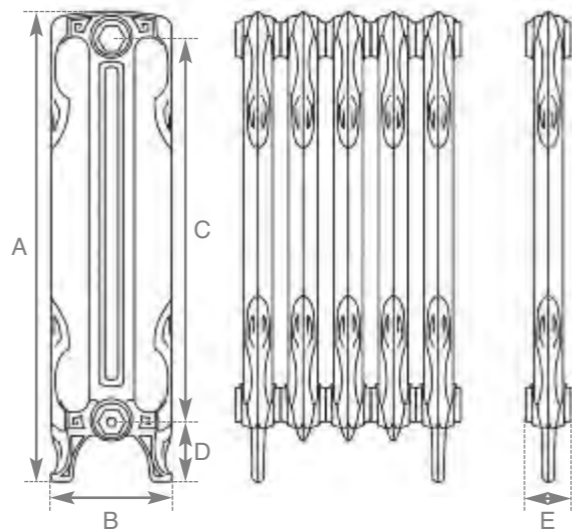

Code	No. of Columns	Section Height (A)	Section Width (B)	Section Height (C)	Section Height (D)	Section Width (E)	Section Depth (F)	Delta 50		Delta 60		Weight (Kg)		Wall Stays (Suitable Fitting)					Wall Mount Bracket HEF035
								BTU's	Watts	BTU's	Watts	Empty	Filled	LD055	LD056	LD103	LD104	LD206	
TBK044/045	1	645mm	135mm	500mm	95mm	145mm	81mm	300	88	374	110	7.2	9.3	✓	✓	✓	✓	✓	✓

The Liberty 1 Column

Satin Polished
Height 645mm

Left
Satin Polished

Foundry Grey
Height 865mm

More paint finishes on page 3

Highlight Polish
Height 865mm

Parchment White
Height 865mm

Ancient Breeze
Height 865mm

Graphite Grey
Height 865mm

The Liberty 2 Column

Stylised organic motifs, inspired by the Art Nouveau movement, bring a timeless quality to this design.

With a strong architectural feel and detail right down to the foot, this radiator will make a striking addition to any room.

The Liberty 2 Column

Satin Polished
Height 865mm

Above
Satin Polished

Code	No. of Columns	Section Height (A)	Section Width (B)	Section Height (C)	Section Height (D)	Section Width (E)	Delta 50		Delta 60		Weight (Kg)		Wall Stays (Suitable Fitting)					Wall Mount Bracket
							BTU's	Watts	BTU's	Watts	Empty	Filled	LD055	LD056	LD103	LD104	LD206	HEF035
TBK042/043	2	865mm	220mm	700mm	120mm	81mm	537	157	685	201	14.3	18	x	✓	✓	✓	✓	✓