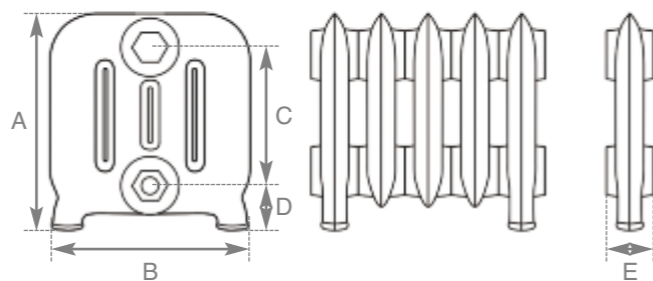

Left
Satin Polished

Satin Polished
Height 330mm

More paint finishes on page 3

The Duchess 4 Column

This American radiator has a simple, fresh appearance with a slow curving top and rounded columns. A real modern classic that will make a feature in any home.

A four column variation on our popular Duchess design with height 330mm.

Foundry Grey
Height 330mm

Hammered Gold
Height 330mm

Antiqued
(French Grey)
Height 330mm

Above
Vellum

Code	No. of Columns	Section Height (A)	Section Width (B)	Section Height (C)	Section Height (D)	Section Width (E)	Delta 50		Delta 60		Weight (Kg)		Wall Stays (Suitable Fitting)					Wall Mount Bracket
							BTU's	Watts	BTU's	Watts	Empty	Filled	LD055	LD056	LD103	LD104	LD206	HEF035
JJC055/056	4	330mm	310mm	205mm	70mm	75mm	286	84	357	105	8.3	10.1	x	x	x	x	x	x

The Duchess 4 Column

Vellum
Height
330mm