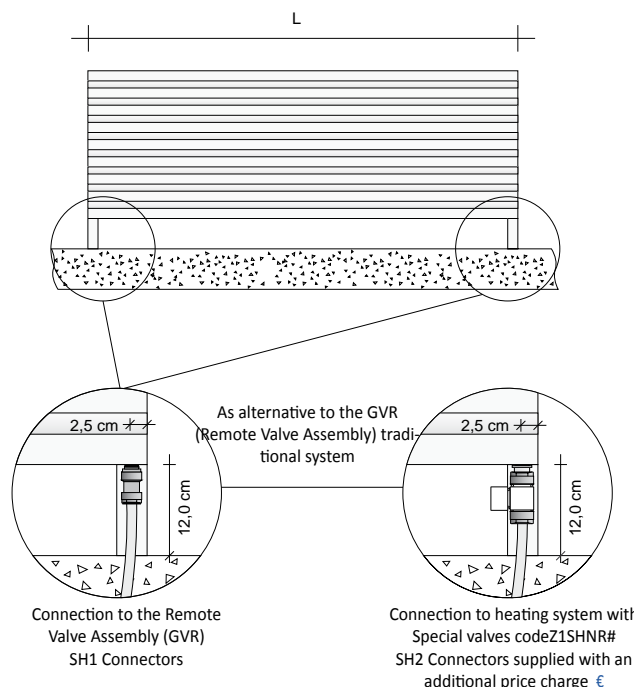

SOHO FREE-STANDING HORIZONTAL DOUBLE

FREE-STANDING low water content radiator composed of double horizontal and vertical elements entirely made of aluminium

ORDER EXAMPLE To correctly order this model follow the example specified below:

PRODUCT SHODF#180 005 9010 COP 9010
 SHODF#180 005 Article code composed of Model, Width (180) and Number of elements (005)
 9010 Colour code to be checked in the Tubes Colour Chart
 COP9010 Standard covering code and relative finish to be checked in the Tubes Colour Chart

ACCESSORIES

Cod. GVR One way Remote Valve Assembly, CHROME finish
 Cod. GVRC#* One way Remote Valve Assembly, COLOUR finish*
 * Specify the color code, e.g.: 9010, after checking the Tubes Colour Chart

* Colour/finish means you have to indicate the code of colour or finish required

REMOTE VALVE ASSEMBLY

Valve and Lockshield assembly for remote connection (GVR), can be installed up to a maximum distance of 6 metres from the radiator.