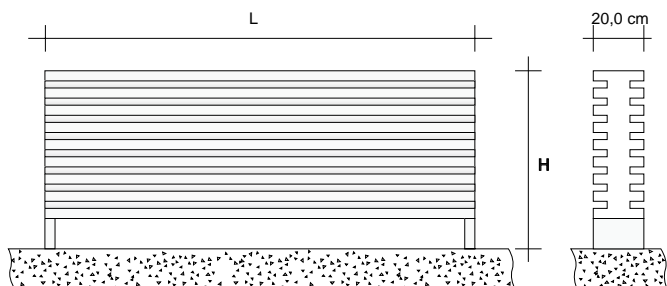

SOHO FREE-STANDING HORIZONTAL DOUBLE

FREE-STANDING low water content radiator composed of double horizontal and vertical elements entirely made of aluminium

ORDER EXAMPLE To correctly order this model follow the example specified below:

PRODUCT SHODF#180 005 9010 COP 9010
 SHODF#180 005 Article code composed of Model, Width (180) and Number of elements (005)
 9010 Colour code to be checked in the Tubes Colour Chart
 COP9010 Standard covering code and relative finish to be checked in the Tubes Colour Chart

Width		100			140			160			180			200		
N° elements	Height (cm)	Watts ΔT 50°C	Watts ΔT 30°C	Price (€)	Watts ΔT 50°C	Watts ΔT 30°C	Price (€)	Watts ΔT 50°C	Watts ΔT 30°C	Price (€)	Watts ΔT 50°C	Watts ΔT 30°C	Price (€)	Watts ΔT 50°C	Watts ΔT 30°C	Price (€)
3	29,6	282	149		386	203		444	234		507	267		574	303	
4	36,4	376	199		515	271		592	312		676	356		766	404	
5	43,2	470	248		644	338		740	389		844	445		957	505	
6	50,0	564	298		773	406		888	467		1013	534		1148	606	
7	56,8	658	347		901	474		1037	546		1182	623		1340	707	

Width		220			240			280		
N° elements	Height (cm)	Watts ΔT 50°C	Watts ΔT 30°C	Price (€)	Watts ΔT 50°C	Watts ΔT 30°C	Price (€)	Watts ΔT 50°C	Watts ΔT 30°C	Price (€)
3	29,6	647	342		706	374		824	437	
4	36,4	863	456		941	498		1098	582	
5	43,2	1079	570		1177	623		1373	727	