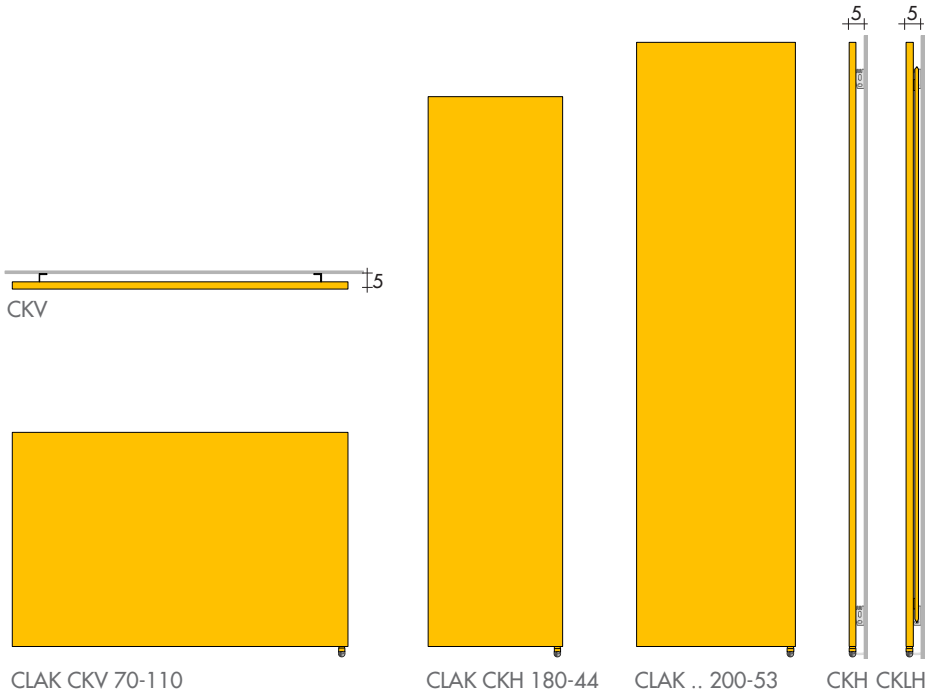

TECHNICAL DATA p. 114
Other dimensions on request
ELECTRIC KIT DATA p. 244

RADIATOR	+	chosen KIT	=	ELECTRIC RADIATOR
standard white sablé or paint to Brem color list with extra		KIT RE Electric Heating Element KIT TE Digital Thermostat KIT RI Radio frequency receiver (thermostat excluded)		white sablé or paint to Brem color list with chosen KIT

MODEL	HL cm	White standard €	Colors +15% €	Colors +25% €	KIT RE Heating element		KIT TE Digital thermostat		KIT RI Radio frequency receiver		Wall-mounted radio receiver (extra for KIT RI) Art. SRP 13,00€
					Art.	€	Art.	€	Art.	€	
CKV	70-110	988,40	1075,20	1168,70	R900IIE	215,50	R900IITE	275,90	R900IIRI	311,50	Radio programmable wall-mounted thermostat Art. RHD 106,40€
CKH	180-44	861,50	990,70	1076,90	R900IIE	215,50	R900IITE	275,90	R900IIRI	311,50	
CKH	200-53	985,00	1132,80	1231,30	R1200IIE	233,30	R1200IITE	293,80	R1200IIRI	329,30	
CKLH	200-53	1247,60	1434,70	1559,50	R1500IIE	251,60	R1500IITE	312,10	R1500IIRI	347,70	
		GILDED Leaf SILVER Leaf	INOX SATIN	SIMIL .. FINISH							Radio programmable thermostat Multi Art. CTD 129,60€
CKV ..	70-110	1914,90	1371,00	1334,50	R900IIE	215,50	R900IITE	275,90	R900IIRI	311,50	
CKH ..	180-44	1786,50	1244,10	1207,60	R900IIE	215,50	R900IITE	275,90	R900IIRI	311,50	
CKH ..	200-53	2075,60	1570,90	1378,20	R1200IIE	233,30	R1200IITE	293,80	R1200IIRI	329,30	
CKLH ..	200-53	2338,10	1833,40	1640,70	R1500IIE	251,60	R1500IITE	312,10	R1500IIRI	347,70	

CLAK-FO Gilded Leaf
CLAK-FA Silver Leaf

HEATING ELEMENT POSITION
© Vertical Heating Element

KIT RE: Electric Heating Element Kit
Filling with diathermic liquid
Class II El. Heating Element with cable (150cm)
Chrome plated plug and wall mounting brackets.

KIT TE: Digital Thermostat Kit
Kit RE with digital thermostat:
- white for white radiators,
- metal grey for coloured radiators.

KIT RI: Radio frequency box receiver Kit
Kit RE with radio frequency box receiver (wall-mounted receiver with extra). Add the chosen radio thermostat (it can control up to 12 radiators)