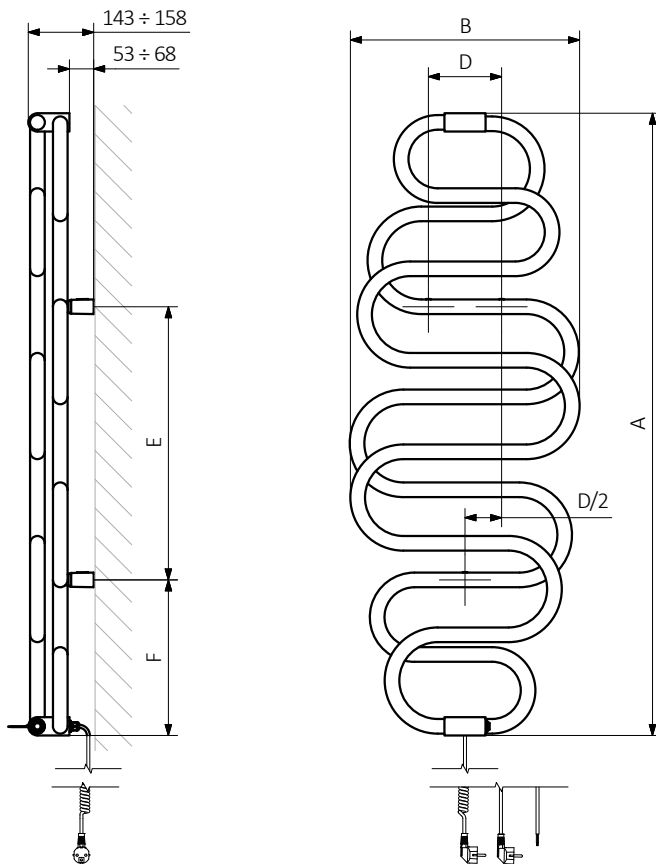

Perła E

Perła E 1360↓ × 500↔ EX
colour: RAL 6026

TERMA
SINCE 1990

Perta E

Connections:

Available sizes:

1360 x 500
↕ ↔

1760 x 600

Specification:

A ↕ [mm]	B ↔ [mm]	 [W]	D [mm]	E [mm]	F [mm]	 [kg]	Product code <small>Configuration code p. 5</small>
Paint							
1360	500	284	160	600	340	13,46	WSPER136050
1760	600	455	290	600	540	18,52	WSPER176060
Plating							
1360	500	213	160	600	340	13,17	WSPER136050
1760	600	284	290	600	540	18,09	WSPER176060

Technical drawing:

EX

A – Height B – Width C1-C5 – Distance between pipe centres D – Horizontal distance between mounting bracket centres
 E – Vertical distance between mounting brackets F – Distance between a mounting bracket and the bottom of the radiator