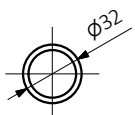

A – Height B – Width C1-C5 – Distance between pipe centres D – Horizontal distance between mounting bracket centres
E – Vertical distance between mounting brackets F – Distance between a mounting bracket and the bottom of the radiator

Pipe :