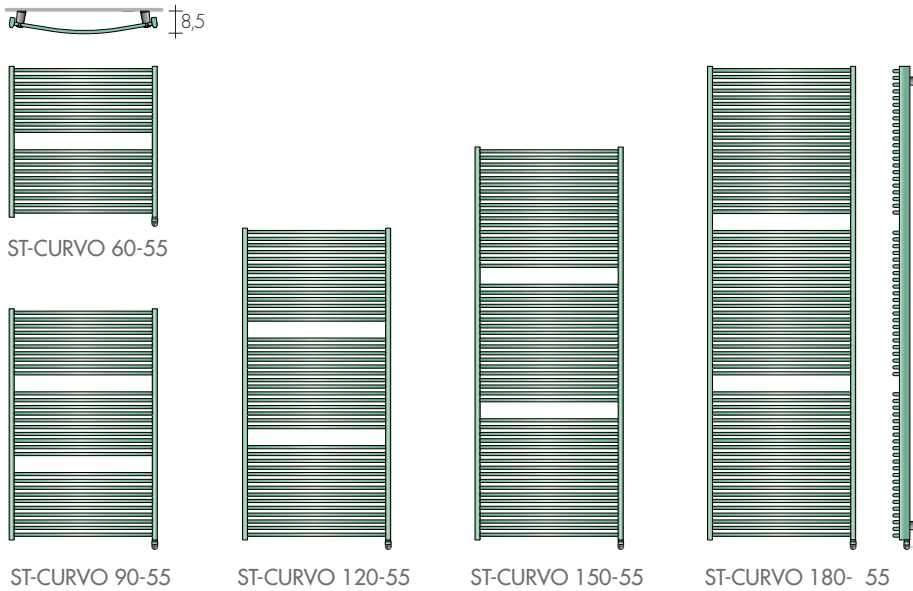

e.START CURVO

TECHNICAL DATA page 232
Other dimensions on request
ELECTRIC KIT DATA page 245

TOWEL RAILS	+	chosen KIT	=	ELECTRIC TOWEL RAILS
standard white sablé or paint to Brem color list (extra) or chrome-plated finish		KIT RE Electric Heating Element KIT TE Digital Thermostat KIT RI Radio frequency receiver (thermostat excluded)		white sablé or chosen finish with chosen KIT

MODEL	HL cm	White standard €	Colors +15% €	Colors +25% €	KIT RE Heating element Art. €	KIT TE Digital thermostat Art. €	KIT RI Radio frequency receiver Art. €
ST-CURVO 60-55	60-55	414,70	476,90	518,40	R250IIE 162,00	R250IITE 222,50	R250IIRI 258,00
ST-CURVO 90-55	90-55	566,50	651,50	708,10	R500IIE 176,00	R500IITE 236,50	R500IIRI 272,10
ST-CURVO 120-55	120-55	658,20	756,90	822,80	R650IIE 188,20	R650IITE 248,70	R650IIRI 284,30
ST-CURVO 150-55	150-55	803,00	923,50	1003,80	R900IIE 215,50	R900IITE 275,90	R900IIRI 311,50
CHROME-PLATED FINISH							
C-CROM 60-55	60-55		890,40		R250IIE 162,00	R250IITE 222,50	R250IIRI 258,00
C-CROM 90-55	90-55		1183,80		R400IIE 165,20	R400IITE 225,70	R400IIRI 261,30
C-CROM 120-55	120-55		1375,00		R500IIE 176,00	R500IITE 236,50	R500IIRI 272,10
C-CROM 150-55	150-55		1677,40		R650IIE 188,20	R650IITE 248,70	R650IIRI 284,30
C-CROM 180-55	180-55		1856,40		R800IIE 203,00	R800IITE 263,50	R800IIRI 299,10

Towel rails height = H - 4 cm

wall
recessed

Wall-mounted radio
receiver (extra for KIT RI)
Art. SRP 13,00€

Radio programmable
wall-mounted thermostat
Art. RHD 106,40€

Radio programmable
thermostat Multi
Art. CTD 129,60€

HEATING ELEMENT POSITION
© Vertical Heating Element

KIT RE: Electric Heating Element Kit
Filling with diathermic liquid
Class II El. Heating Element with cable (150cm)
Chrome plated plug and wall mounting brackets.

KIT TE: Digital Thermostat Kit
Kit RE with digital thermostat:
- white for white towel rails,
- metal grey for coloured towel rails

KIT RI: Radio frequency box receiver Kit
Kit RE with radio frequency box receiver (wall-
mounted receiver with extra). Add the chosen radio
thermostat (it can control up to 12 radiators)