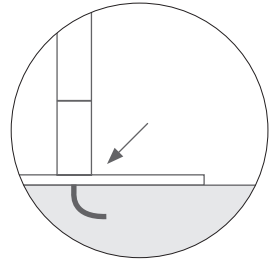

TITANIUM FINISH *

GOLD

COPPER

OPTION A
electric cable exit
through the bottom

OPTION B
lateral exit of the
electric cable

NOTE: Also available in the square version.

ACCESSORIES

MIMOO
SWITCH

DOMOTIC
TOUCH