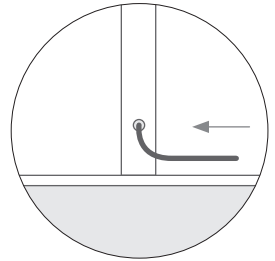

TITANIUM FINISH *

GOLD

COPPER

OPTION A
electric cable exit
through the bottom

OPTION B
lateral exit of the
electric cable

NOTE: Also available in the square version.

ACCESSORIES

MIMOO
SWITCH

DOMOTIC
TOUCH