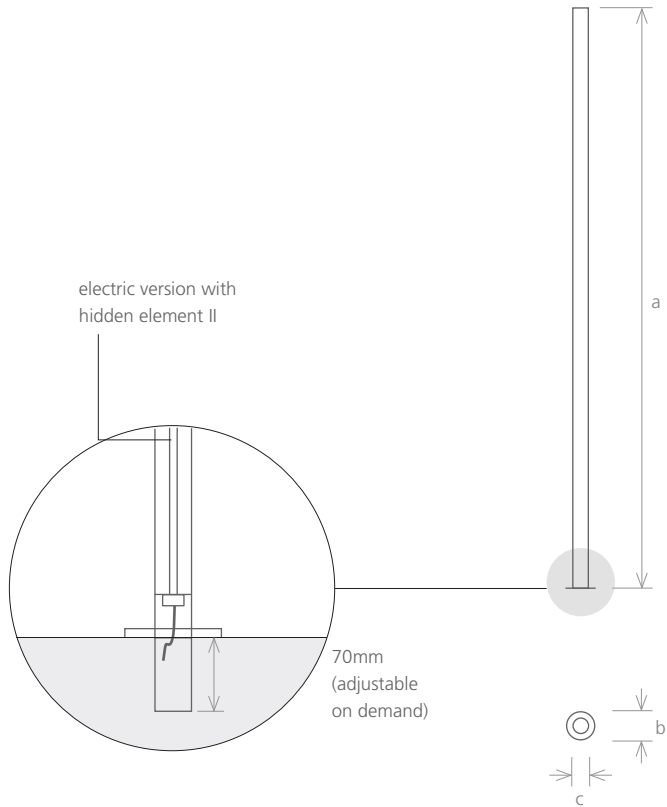

SKINNY

TOWEL WARMER

The electric towel radiator characterized by its minimalist essence.

It can be customized with the combination of various elements and be placed in any kind of space, floor mounted or freestanding.

		floor mounted			mobile		
model		SK 900	SK 1200	SK 1400	SKM 900	SKM 1200	SKM 1400
height (mm)	a	900	1200	1400	900	1200	1400
total width (mm)	b	90	90	90	280	280	280
tube diameter (mm)	c	42	42	42	42	42	42
capacity (l)		0,6	0,8	1,0	0,6	0,8	1,0
electric (W)		40	100	150	40	100	150