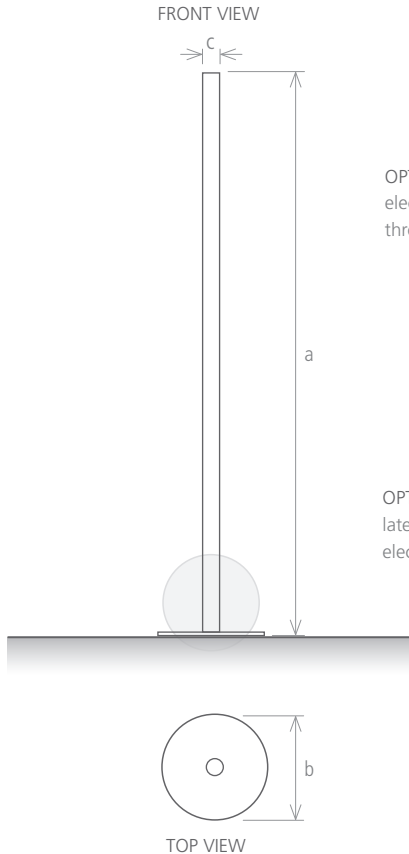

		floor mounted			mobile		
model		SK 900	SK 1200	SK 1400	SKM 900	SKM 1200	SKM 1400
height (mm)	a	900	1200	1400	900	1200	1400
total width (mm)	b	90	90	90	280	280	280
tube diameter (mm)	c	42	42	42	42	42	42
capacity (l)		0,6	0,8	1,0	0,6	0,8	1,0
electric (W)		40	100	150	40	100	150

TITANIUM FINISH *

GOLD

COPPER

OPTION A
electric cable exit
through the bottom

OPTION B
lateral exit of the
electric cable

NOTE: Also available in the square version.

ACCESSORIES

MIMOO
SWITCH