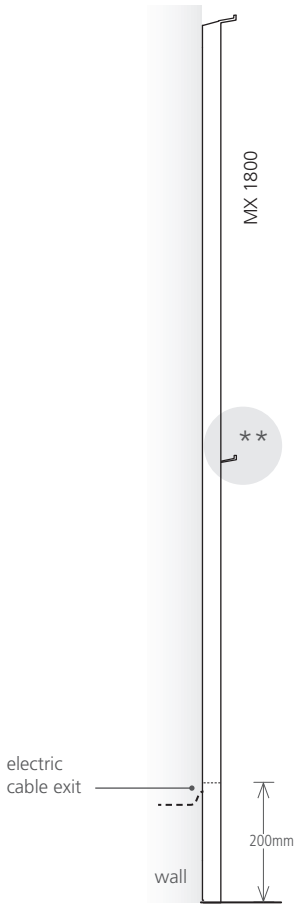

## ACCESSORIES

MIMOO  
SWITCH

DOMOTIC  
TOUCH

model		MX 900	MX 1200	MX 1400	MX 1800
height (mm)	a	900	1200	1400	1800
total width (mm)	b	50	50	50	50
depth (mm)	c	50	50	50	50
capacity (l)		0,6	0,8	1,0	1,3
electric (W)		40	100	150	150

# MINIMAL X

TOP VIEW

FRONT VIEW

SIDE VIEW

\*\* the second support is only implemented in the model MX1800