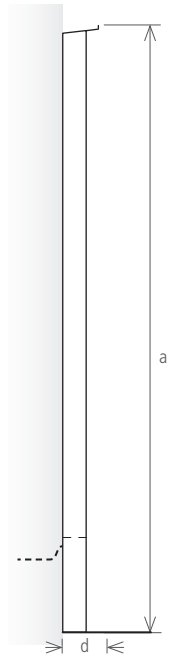

# MINIMAL X

# MINIMAL X

MATERIAL stainless steel

## ACCESSORIES

MIMOO  
SWITCH

DOMOTIC  
TOUCH

model		MX 900	MX 1200	MX 1400	MX 1800
height (mm)	a	900	1200	1400	1800
total width (mm)	b	50	50	50	50
depth (mm)	c	50	50	50	50
capacity (l)		0,6	0,8	1,0	1,3
electric (W)		40	100	150	150

# MINIMAL X

TOP VIEW

FRONT VIEW

SIDE VIEW

\*\* the second support is only implemented in the model MX1800