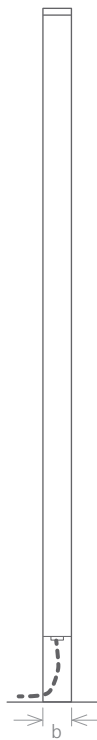

MINIMAL

TOWEL WARMER

ARCHITECT: MANUEL AIRES MATEUS

A minimalist concept, the electric towel warmer Minimal was created and developed in partnership with the architect Manuel Aires Mateus for the condo project Palácio Condes de Murça in Lisbon.

MINIMAL

TOP VIEW

FRONT VIEW

SIDE VIEW

MATERIAL stainless steel

FINISHINGS

POLISHED

BRUSHED

BLACK

WHITE

RAL COLOUR

TITANIUM FINISH *

GOLD

COPPER

FRONT VIEW

SIDE VIEW

TOP VIEW

ACCESSORIES

MIMOO
SWITCHDOMOTIC
TOUCH

model	M 900	M 1200	M 1400	M 1800
height (mm) a	900	1200	1400	1800
total width (mm) b	35	35	35	35
depth (mm) c	23	23	23	23
capacity (l)	0,6	0,8	1,0	1,3
electric (W)	100	150	150	200