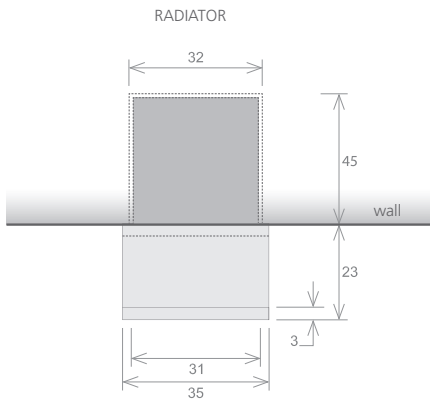

MINIMAL

TOP VIEW

FRONT VIEW

SIDE VIEW

MATERIAL stainless steel

FINISHINGS

POLISHED

BRUSHED

TOP VIEW

ACCESSORIES

MIMOO
SWITCHDOMOTIC
TOUCH

model	M 900	M 1200	M 1400	M 1800
height (mm) a	900	1200	1400	1800
total width (mm) b	35	35	35	35
depth (mm) c	23	23	23	23
capacity (l)	0,6	0,8	1,0	1,3
electric (W)	100	150	150	200