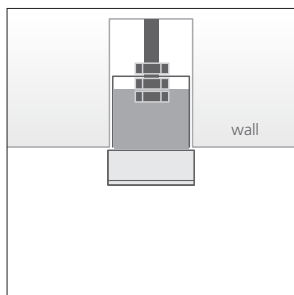

BLACK

WHITE

RAL COLOUR

TITANIUM FINISH *

GOLD

COPPER

FRONT VIEW

SIDE VIEW

TOP VIEW

ACCESSORIES

MIMOO
SWITCHDOMOTIC
TOUCH

model	M 900	M 1200	M 1400	M 1800
height (mm) a	900	1200	1400	1800
total width (mm) b	35	35	35	35
depth (mm) c	23	23	23	23
capacity (l)	0,6	0,8	1,0	1,3
electric (W)	100	150	150	200