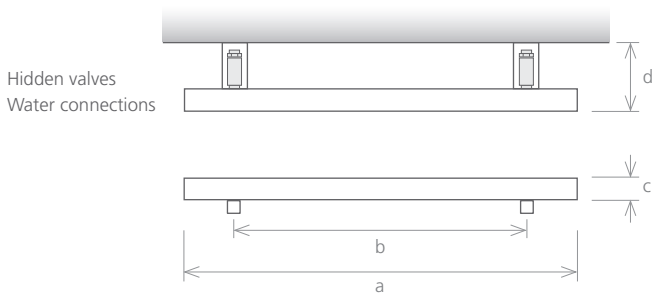

## ACCESSORIES

WALL VALVE

MIMOO  
SWITCH

DOMOTIC  
TOUCH

CENTRAL HEATING  
solution 1

The connection of water inlet is done by a system of wall valves outside of the product.

CENTRAL HEATING  
solution 2

		central heating - wall valve system			central heating - valves		
model		FSA 800	FSA 1200	FSA 1400	FSA 800	FSA 1200	FSA 1400
height (mm)	a	800	1200	1400	800	1200	1400
width between axes (mm)	b	620	1020	1220	620	1020	1220
total width (mm)	c	42	42	42	42	42	42
depth (mm)	d	100	100	100	130	130	130
capacity (l)		0,7	0,9	1,2	0,7	0,9	1,2
central heating (W)		63	97	124	63	97	124