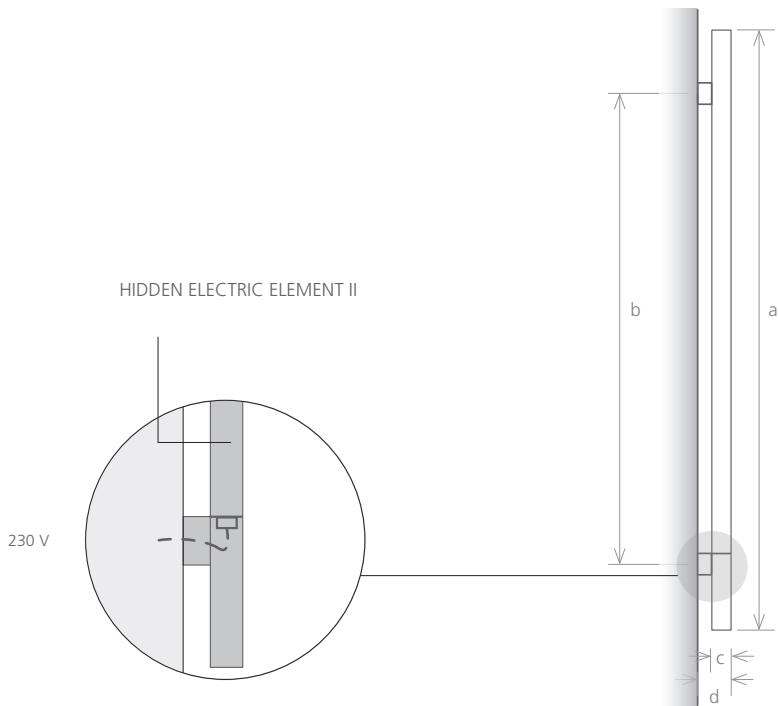

In central heating, electric or mixed versions, this radiator will provide a distinctive atmosphere.

Electric version: in the horizontal position the depth is 75mm.

		hidden electric element II			mixed version - wall valve + electric II		
model		FS 800	FS 1200	FS 1400	FSM 800	FSM 1200	FSM 1400
height (mm)	a	800	1200	1400	880	1280	1480
width between axles (mm)	b	645	945	1145	620	1020	1220
total width (mm)	c	35	35	35	42	42	42
depth (mm)	d	65	65	65	100	100	100
capacity (l)		0,6	0,8	1,0	0,7	0,9	1,2
central heating (W)		-	-	-	63	97	124
electric (W)		40	100	150	40	100	150