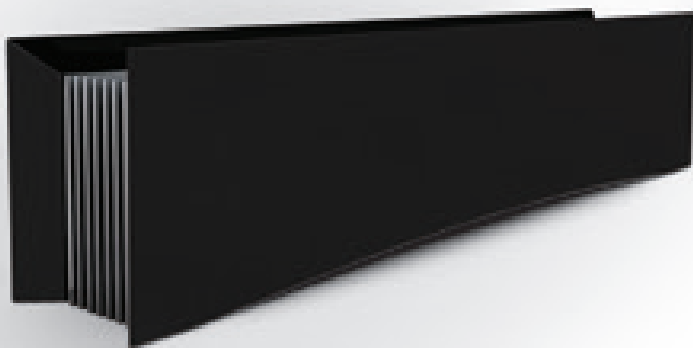

D LIGNE

MATERIAL stainless steel / steel

FINISHINGS

POLISHED

BRUSHED

TEXTURED
BLACK

WHITE

RAL COLOUR

ACCESSORIES

KIT MURAL

MIMOO
SWITCH

DOMOTIC
TOUCH

VERSION: ELECTRIC WITH HIDDEN ELEMENT II

FRONT VIEW

SIDE VIEW

TOP VIEW

model	DL2301000	DL2301500	DL2302000	DL3001000	DL3001500	DL3002000
height (mm) a	230	230	230	300	300	300
total width (mm) b	1000	1500	2000	1000	1500	2000
depth (mm) c	160	160	160	160	160	160
capacity (L)	1,4	2,2	3,0	1,4	2,2	3,0
electric (W)	1600	1800	2000	1600	1800	2000