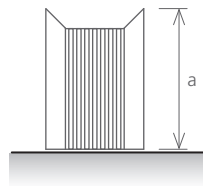

ACCESSORIES

KIT MURAL

MIMOO
SWITCH

DOMOTIC
TOUCH

VERSION: ELECTRIC WITH HIDDEN ELEMENT II

FRONT VIEW

SIDE VIEW

TOP VIEW

model	DL2301000	DL2301500	DL2302000	DL3001000	DL3001500	DL3002000
height (mm) a	230	230	230	300	300	300
total width (mm) b	1000	1500	2000	1000	1500	2000
depth (mm) c	160	160	160	160	160	160
capacity (L)	1,4	2,2	3,0	1,4	2,2	3,0
electric (W)	1600	1800	2000	1600	1800	2000