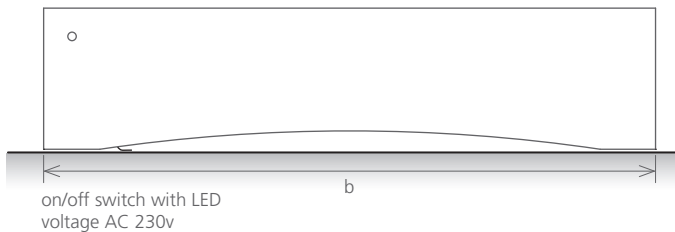

ACCESSORIES

KIT MURAL

MIMOO
SWITCH

DOMOTIC
TOUCH

VERSION: ELECTRIC WITH HIDDEN ELEMENT II

FRONT VIEW

SIDE VIEW

TOP VIEW

model	DL2301000	DL2301500	DL2302000	DL3001000	DL3001500	DL3002000
height (mm) a	230	230	230	300	300	300
total width (mm) b	1000	1500	2000	1000	1500	2000
depth (mm) c	160	160	160	160	160	160
capacity (L)	1,4	2,2	3,0	1,4	2,2	3,0
electric (W)	1600	1800	2000	1600	1800	2000