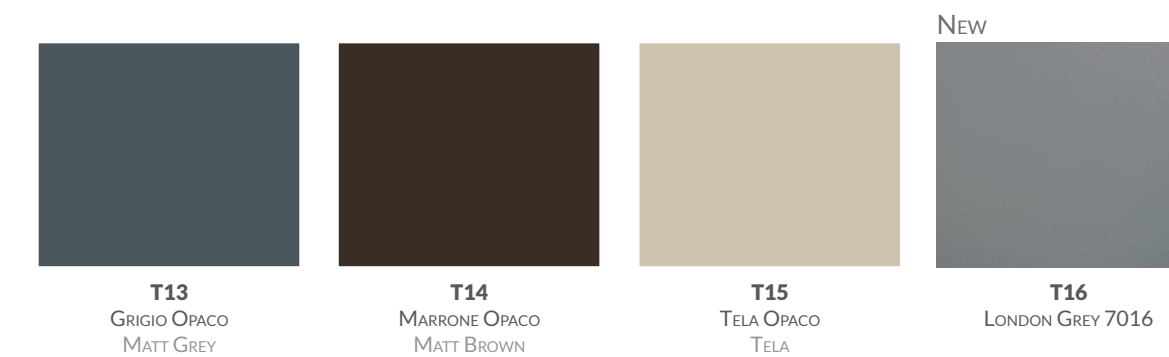

STANDARD

LUCIDI GLOSSY

OPACHI MATT

WAVY

MELANGE

SPECIAL FINISHING