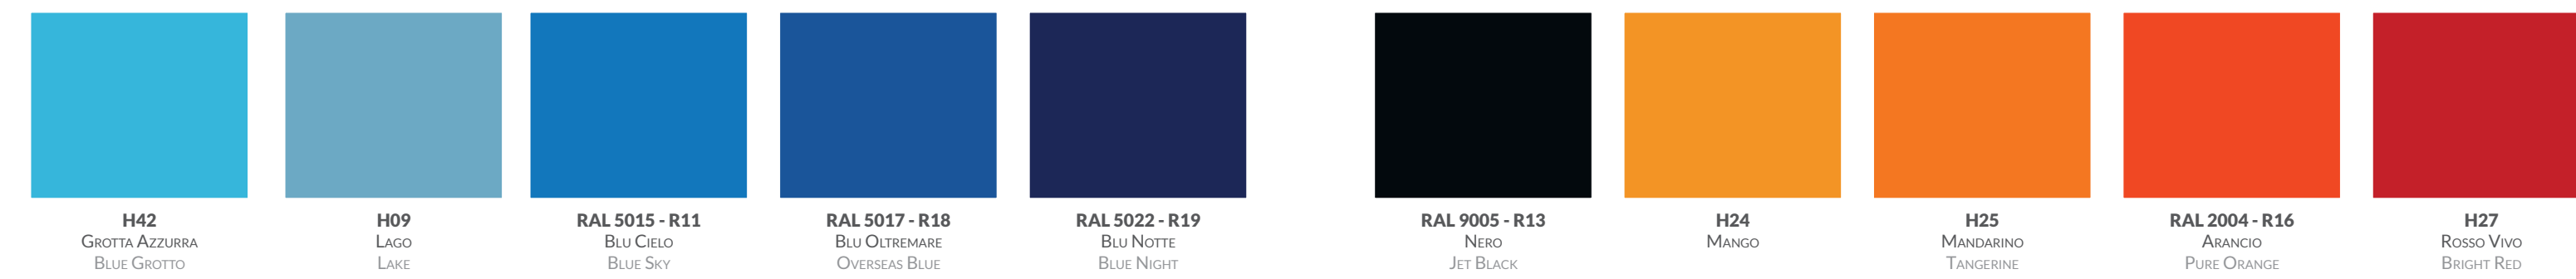

STANDARD

LUCIDI GLOSSY

OPACHI MATT

WAVY

MELANGE

SPECIAL FINISHING