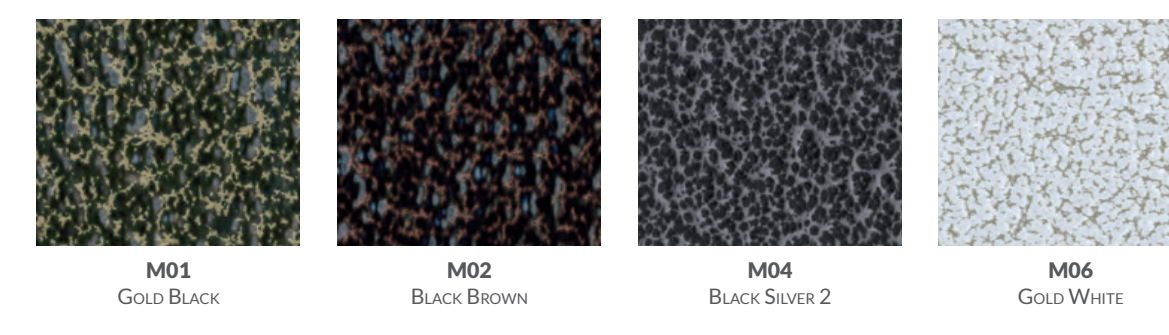

STANDARD

LUCIDI GLOSSY

OPACHI MATT

WAVY

MELANGE

SPECIAL FINISHING