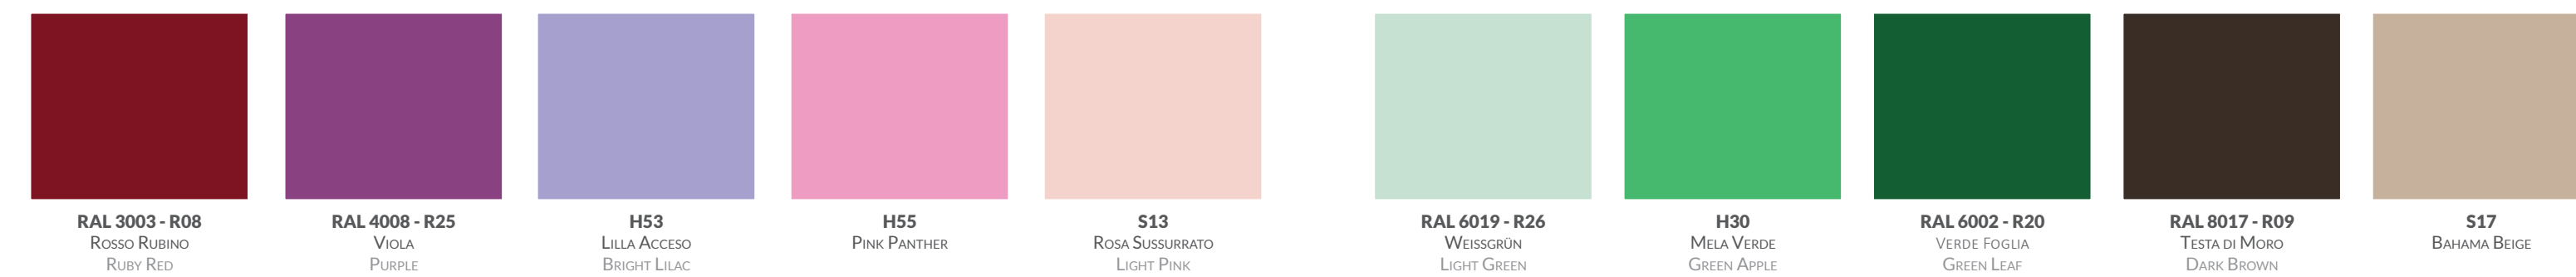

STANDARD

LUCIDI GLOSSY

OPACHI MATT

WAVY

MELANGE

SPECIAL FINISHING