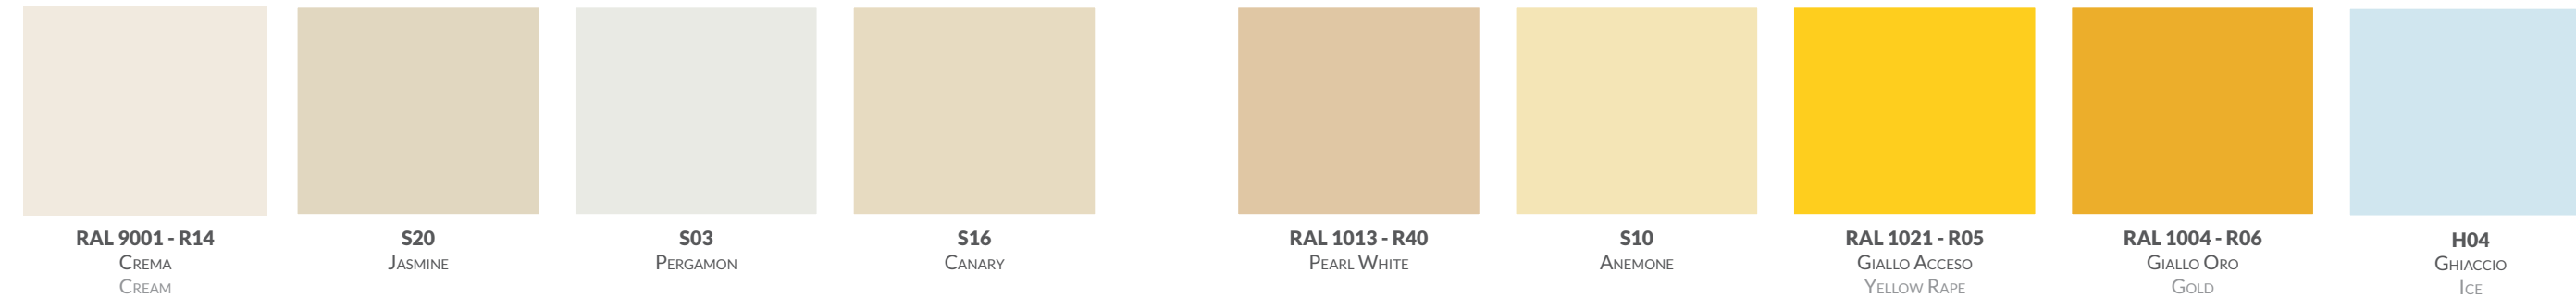

STANDARD

LUCIDI GLOSSY

OPACHI MATT

WAVY

MELANGE

SPECIAL FINISHING