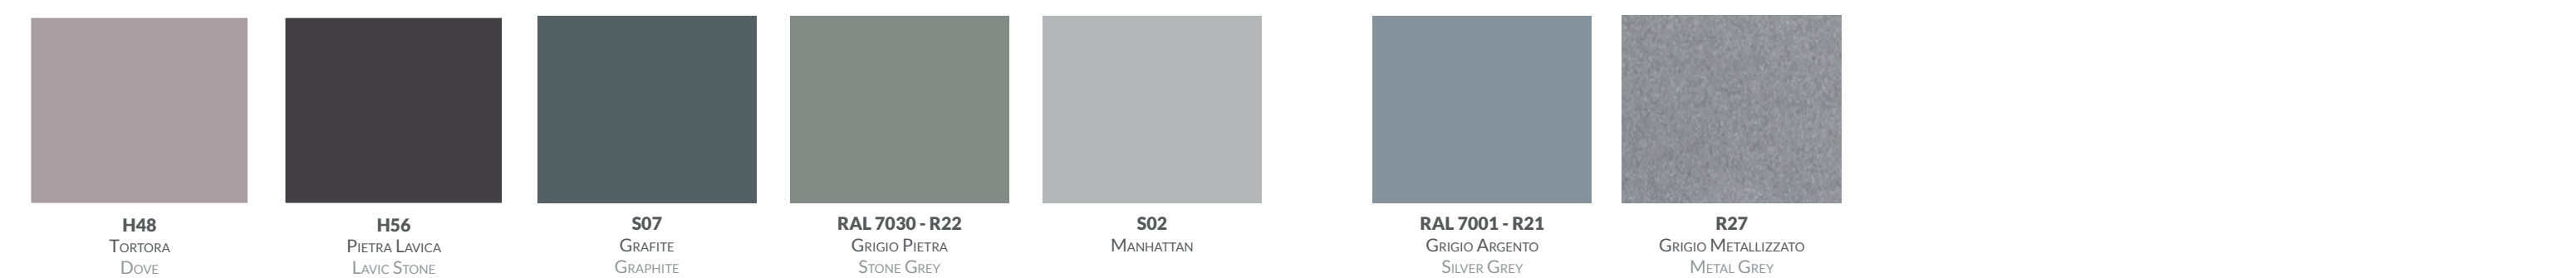

STANDARD

LUCIDI GLOSSY

OPACHI MATT

WAVY

MELANGE

SPECIAL FINISHING