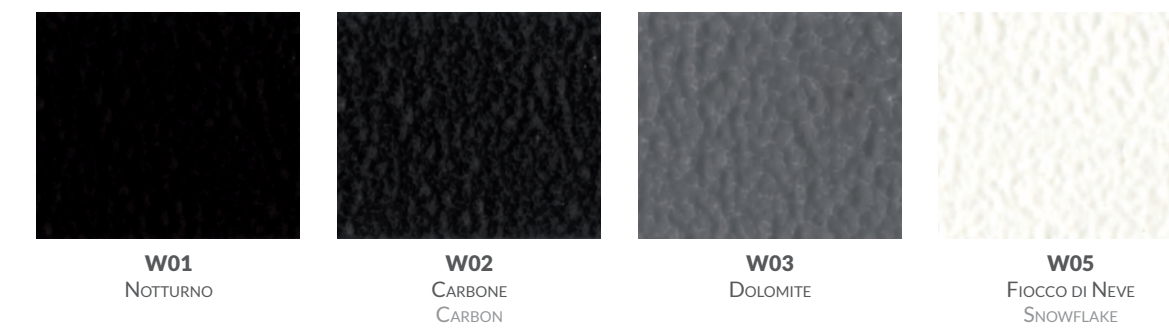

STANDARD

LUCIDI GLOSSY

OPACHI MATT

WAVY

MELANGE

SPECIAL FINISHING