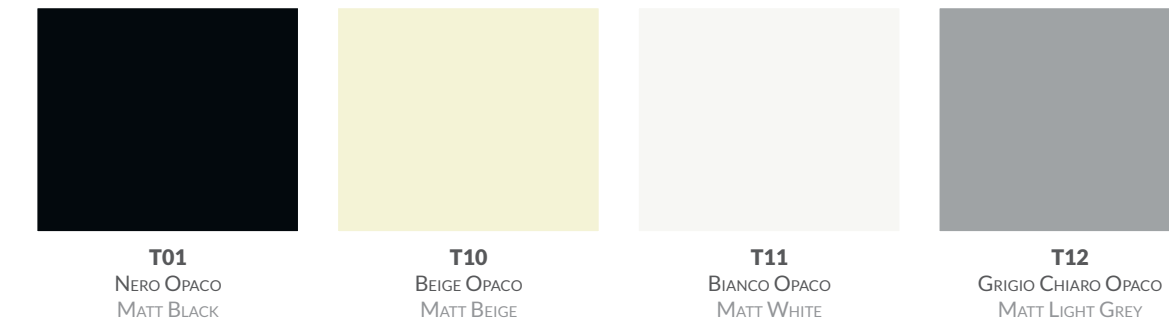

STANDARD

LUCIDI GLOSSY

OPACHI MATT

WAVY

MELANGE

SPECIAL FINISHING