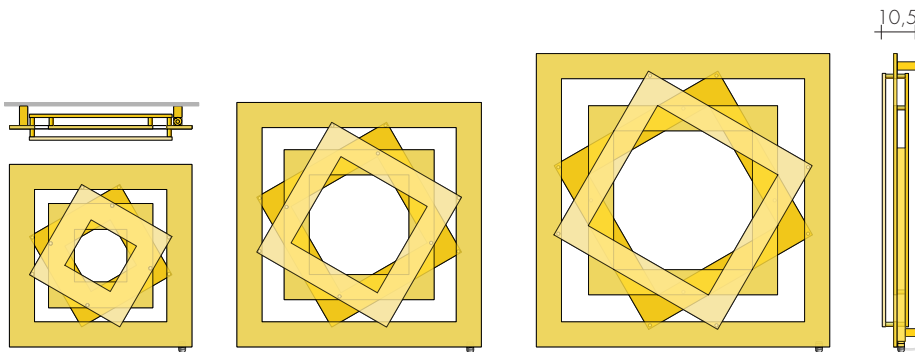

TECHNICAL DATA p. 54
ELECTRIC KIT DATA p. 244

e.ZOOM 56-56

e.ZOOM 75-75

e.ZOOM 90-90