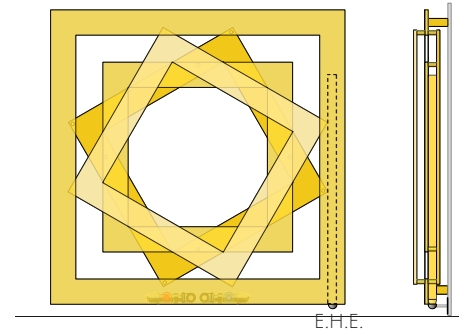

ZOOM

design Luigi Brembilla

ZOOM is a towel rail that starts from the rectangular tube in a square shape, turns it and multiplies it with an overlapping

sequence of radiating elements generating a dynamic geometric composition on wall. Fanciful design and simple shapes for a

heated towel rails that decorates and heats in the same time.

DIMENSIONS

Widths: 56/75/90 cm
 Heights: 56/75/90 cm
 Depths: 8 cm
 Depths from wall: 12,5 cm

MODEL	HxL cm	white sablé standard €	EN 442 Δt 50 K watt	▲ ▽ t.c. •cm	Height H cm	Width L cm	Weight M Kg	Volume V dm ³	MIXED VERSION	
									E.H.E. cl. II with Manifold*	W €
ZOOM	56-56	805,60	420	19	56	56	8,7	2,6	400	171,30
ZOOM	75-75	929,00	643	19	75	75	13,6	4,1	650	175,00
ZOOM	90-90	1034,90	835	19	90	90	17,7	5,3	900	182,10