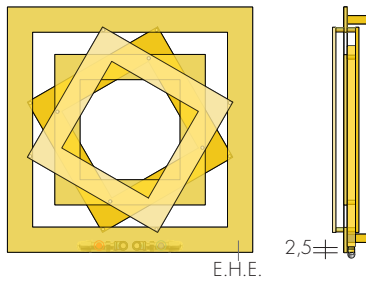

ZOOM

design Luigi Brembilla

ZOOM is a towel rail that starts from the rectangular tube in a square shape, turns it and multiplies it with an overlapping

sequence of radiating elements generating a dynamic geometric composition on wall. Fanciful design and simple shapes for a

heated towel rails that decorates and heats in the same time.

DIMENSIONS

Widths: 56/75/90 cm
 Heights: 56/75/90 cm
 Depths: 8 cm
 Depths from wall: 12,5 cm

MODEL	HxL cm	white sablé standard €	EN 442 Δt 50 K watt	▲ ▽ t.c. •cm	Height H cm	Width L cm	Weight M Kg	Volume V dm ³	MIXED VERSION	
									E.H.E. cl. II with Manifold*	W €
ZOOM	56-56	805,60	420	19	56	56	8,7	2,6	400	171,30
ZOOM	75-75	929,00	643	19	75	75	13,6	4,1	650	175,00
ZOOM	90-90	1034,90	835	19	90	90	17,7	5,3	900	182,10