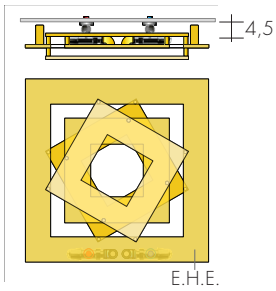

ZOOM

design Luigi Brembilla

ZOOM is a towel rail that starts from the rectangular tube in a square shape, turns it and multiplies it with an overlapping

sequence of radiating elements generating a dynamic geometric composition on wall. Fanciful design and simple shapes for a

heated towel rails that decorates and heats in the same time.

DIMENSIONS

Widths: 56/75/90 cm
 Heights: 56/75/90 cm
 Depths: 8 cm
 Depths from wall: 12,5 cm

MODEL	HxL cm	white sablé standard €	EN 442 Δt 50 K watt	▲ ▽ t.c. •cm	Height H cm	Width L cm	Weight M Kg	Volume V dm ³	MIXED VERSION	
									E.H.E. cl. II with Manifold*	W €
ZOOM	56-56	805,60	420	19	56	56	8,7	2,6	400	171,30
ZOOM	75-75	929,00	643	19	75	75	13,6	4,1	650	175,00
ZOOM	90-90	1034,90	835	19	90	90	17,7	5,3	900	182,10