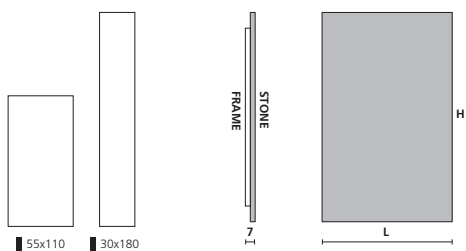

ARTICLE	SIZE (LxH)	POWER	WHITE	COLOURED	RAL
8WDE0318	30X180	500 W	1.074	1.166	1.232
8WDE0511	55X110	750 W	1.085	1.172	1.248
Surcharge for frame in different finishing (black as standard)			65	65	82

ARTICLE	SIZE (LxH)	POWER Δt 50°C	WHITE	COLOURED	RAL
8WDW0318	30X180	480 W	1.123	1.210	1.286
8WDW0511	55X110	720 W	1.134	1.221	1.303
Surcharge for frame in different finishing (black as standard)			65	65	82

ARTICLE	SIZE (LxH)	POWER	POWER Δt 50°C	WHITE	COLOURED	RAL
8WDH0318	30X180	500 W	480 W	1.395	1.504	1.602
8WDH0511	55X110	750 W	720 W	1.406	1.515	1.613
Surcharge for frame in different finishing (black as standard)			65	65	82	

_ REMARKS

- _ Valves Kit to be ordered separately.
- _ It is possible to equip the radiator with different accessories.

TYPE:

⚡ Electric › 💧 Hydronic › ⚡💧 Hybrid

Configuration:

› ▬ horizontal › ▮ vertical
(Horizontal versions must not be installed vertically and viceversa)

Delivery time:

2/3 weeks

3/4 weeks