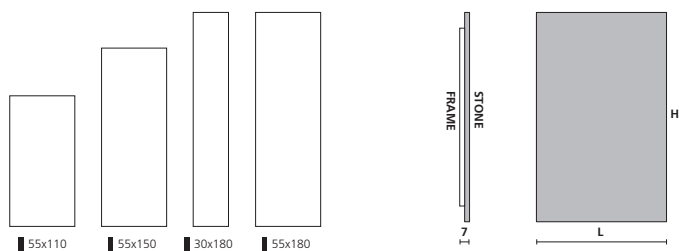

ARTICLE	SIZE (LxH)	POWER	WHITE	COLOURED	RAL
8WLE0318	30X180	500 W	1.074	1.166	1.232
8WLE0511	55X110	750 W	1.085	1.172	1.248
8WLE0515	55X150	1000 W	1.221	1.313	1.401
8WLE0518	55X180	1400 W	1.297	1.401	1.493
Surcharge for frame in different finishing (black as standard)			65	65	82

ARTICLE	SIZE (LxH)	POWER Δt 50°C	WHITE	COLOURED	RAL
8WLW0318	30X180	480 W	1.123	1.210	1.286
8WLW0511	55X110	720 W	1.134	1.221	1.303
8WLW0515	55X150	1200 W	1.297	1.401	1.488
8WLW0518	55X180	1680 W	1.395	1.504	1.602
Surcharge for frame in different finishing (black as standard)			65	65	82

ARTICLE	SIZE (LxH)	POWER	POWER Δt 50°C	WHITE	COLOURED	RAL
8WLH0318	30X180	500 W	480 W	1.395	1.504	1.602
8WLH0511	55X110	750 W	720 W	1.406	1.515	1.613
8WLH0515	55X150	1000 W	1200 W	1.586	1.711	1.820
8WLH0518	55X180	1400 W	1680 W	1.717	1.848	1.957
Surcharge for frame in different finishing (black as standard)			65	65	82	

_ REMARKS

- _ Valves Kit to be ordered separately.
- _ It is possible to equip the radiator with different accessories.

TYPE:

⚡ Electric › 💧 Hydronic › ⚡💧 Hybrid

Configuration:

› ▬ horizontal › ▮ vertical
(Horizontal versions must not be installed vertically and viceversa)

Delivery time:

2/3 weeks

3/4 weeks