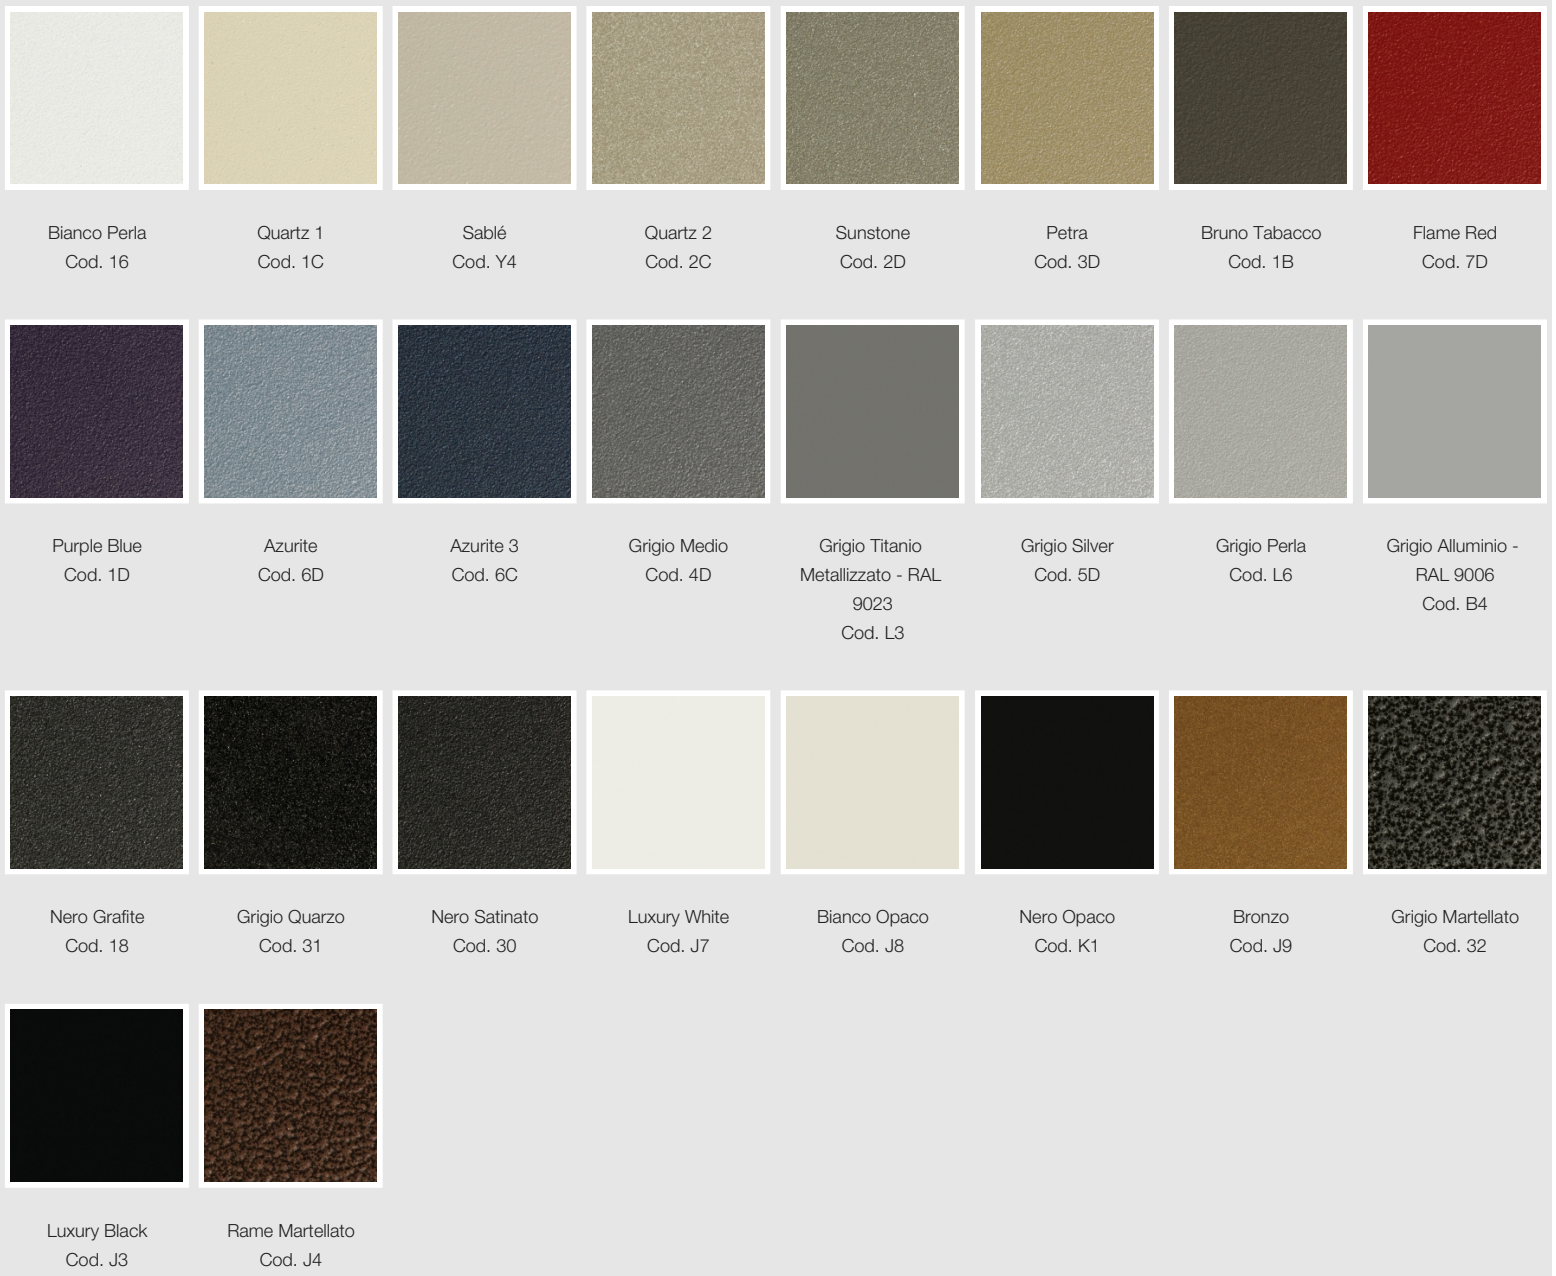

SURFACES

The Colors used in this folder are not considered binding. The different technological painting processes and the materials used for the realization can not have a perfect color match with the delivered product. Irsap company reserves the right to introduce at any time whatever modifications necessary to the improvement of the product.