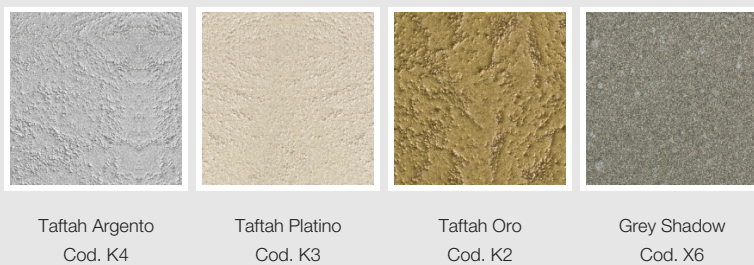

SURFACES

The Colors used in this folder are not considered binding. The different technological painting processes and the materials used for the realization can not have a perfect color match with the delivered product. Irsap company reserves the right to introduce at any time whatever modifications necessary to the improvement of the product.