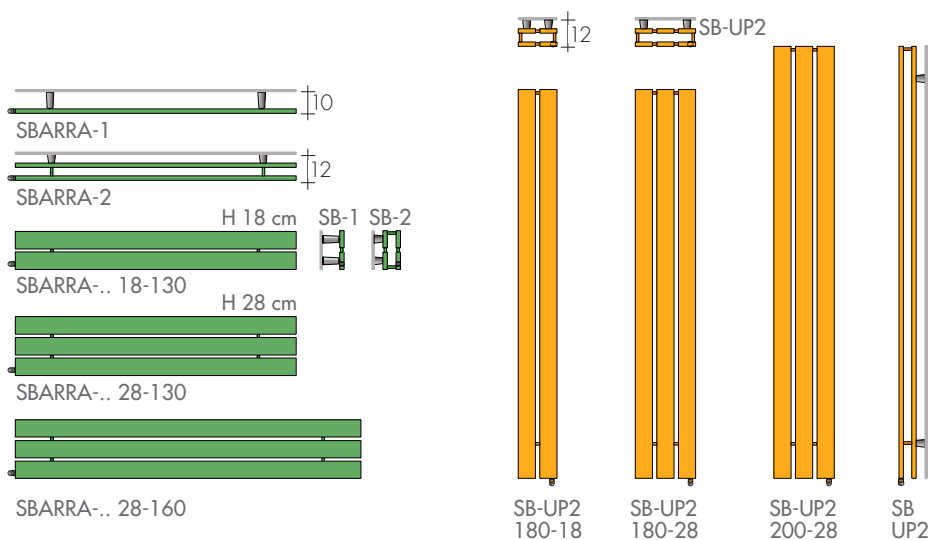

e.SBARRA / e.SBARRA-UP

design Luigi Brembilla

TECHNICAL DATA pages 80, 82
Other dimensions on request
ELECTRIC KIT DATA page 244

TOWEL RAILS	+	chosen KIT	=	ELECTRIC TOWEL RAILS
standard white sablé or paint to Brem color list with extra		KIT RE Electric Heating Element KIT TE Digital Thermostat KIT RI Radio frequency receiver (thermostat excluded)		white sablé or paint to Brem color list with chosen KIT

MODEL	HL cm	White standard €	Colors +15% €	Colors +25% €	KIT RE Heating element Art.	€	KIT TE Digital thermostat Art.	€	KIT RI Radio frequency receiver Art.	€	Wall-mounted radio receiver (extra for KIT RI) Art. SRP 13,00€
SBARRA-1 18-130		425,60	489,40	532,00	R250IIE	162,00	-	-	R250IIRI	258,00	
SBARRA-1 28-130		515,60	592,90	644,50	R400IIE	165,20	-	-	R400IIRI	261,30	
SBARRA-2 18-130		832,80	957,70	1041,00	R500IIE	176,00	-	-	R500IIRI	272,10	Radio programmable wall-mounted thermostat Art. RHD 106,40€
SBARRA-2 28-130		1003,90	1154,50	1254,90	R800IIE	203,00	-	-	R800IIRI	299,10	
SBARRA-1 28-160		529,10	608,50	661,40	R500IIE	176,00	-	-	R500IIRI	272,10	
SBARRA-2 28-160		1017,40	1170,00	1271,80	R800IIE	203,00	-	-	R800IIRI	299,10	
SB-UP2 180-18		859,90	988,90	1074,90	R650IIE	188,20	R650IITE	248,70	R650IIRI	284,30	Radio programmable thermostat Multi Art. CTD 129,60€
SB-UP2 180-28		1030,80	1185,40	1289,00	R900IIE	215,50	R900IITE	275,90	R900IIRI	311,50	

1200W E.H.E. works using constant power.