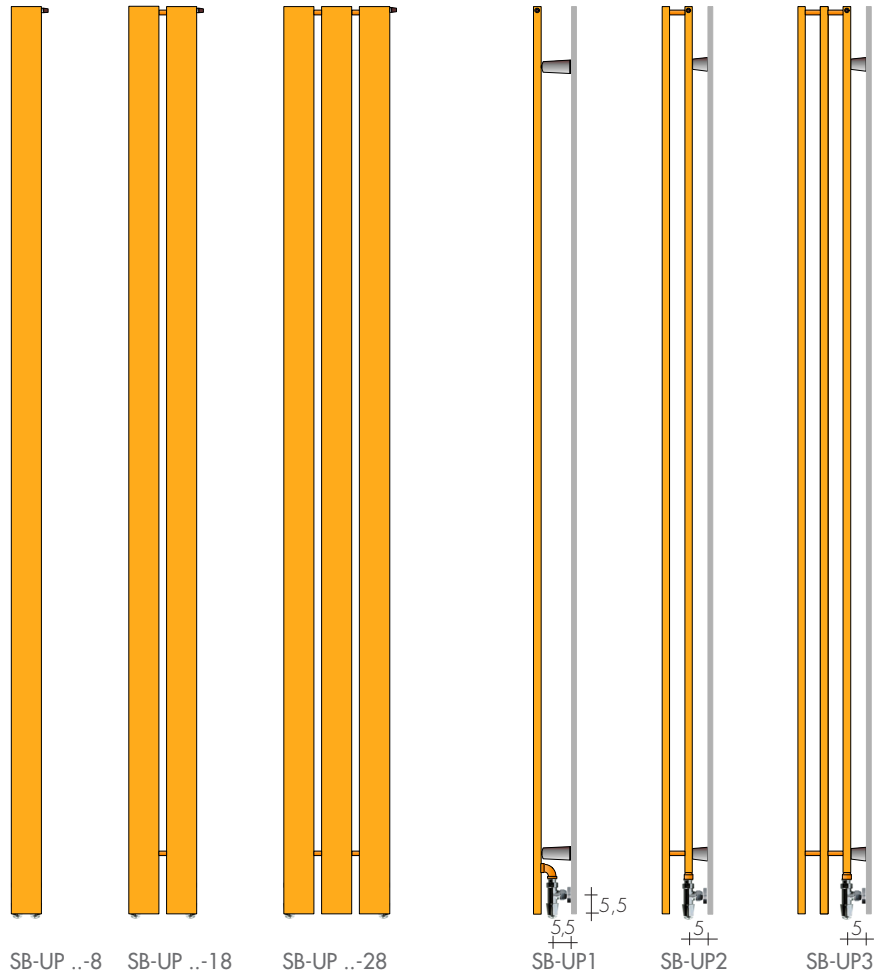

SBARRA-UP

design Luigi Brembilla

The SBARRA-UP radiator is ideal for those spaces where every centimetre counts. SBARRA-UP can be placed wherever you

want, has great heat output and can either blend into the background or stand out, depending on the colour. What's more, the

elements can be overlapped and/or multiplied by a factor of 3 to get a particularly striking effect.

DIMENSIONS

Width: 8 / 18 / 28 cm
 Height: 180 / 200 / 220 cm
 Depth: 4,6/8/14 cm
 Depth from wall: 10/12/18 cm

MOD.	L cm	EN 442 Watt Δt 50 K		
		8	18	28
H cm	Δ cm	4,5	14	24
SB-UP1 180	€	362,70 197w	452,50 378w	542,50 543w
SB-UP2 180	€	689,00 323w	859,80 619w	1030,80 884w
SB-UP3 180	€	979,10 449w	1221,90 861w	1464,80 1238w
SB-UP1 200	€	376,90 219w	466,90 420w	556,90 603w
SB-UP2 200	€	703,40 359w	874,20 688w	1045,10 982w
SB-UP3 200	€	993,40 498w	1236,10 957w	1479,20 1376w
SB-UP1 220	€	391,20 240w	481,20 462w	571,20 664w
SB-UP2 220	€	717,70 394w	888,50 757w	1059,40 1081w
SB-UP3 220	€	1007,9 548w	1250,5 1053w	1493,4 1513w

HOW TO ORDER

State: model (1,2,3 indicate depth)
 e.g.: SB-UP2 200-18, REG \varnothing 3/8", SB 3112

STANDARD PRODUCTION

White "sablé" paintwork-White brackets M.
 Tolerance \pm 3mm - Air vent \varnothing 1/8"
 MAXIMUM OPERATING PRESSURE 4 BAR