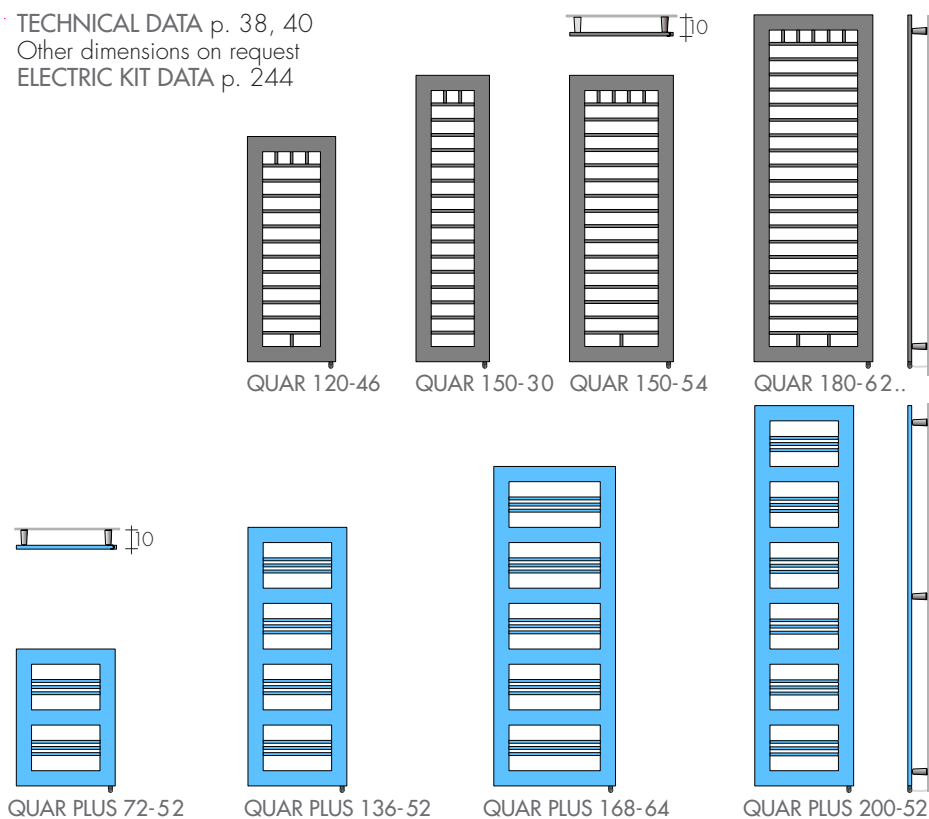

e.QUAR - e.QUAR PLUS

TECHNICAL DATA p. 38, 40
Other dimensions on request
ELECTRIC KIT DATA p. 244

TOWEL RAILS	+	chosen KIT	=	ELECTRIC TOWEL RAILS
standard white sablé or paint to Brem color list with extra		KIT RE Electric Heating Element KIT TE Digital Thermostat KIT RI Radio frequency receiver (thermostat excluded)		white sablé or paint to Brem color list with chosen KIT

MODEL	HL cm	White standard €	Colors +15% €	Colors +25% €	KIT RE Heating element Art. €	KIT TE Digital thermostat Art. €	KIT RI Radio frequency receiver Art. €
QUAR	120-46	753,00	866,00	941,30	R400IIE 165,20	R400IITE 225,70	R400IIRI 261,30
QUAR SLIM	150-30	798,90	918,70	998,60	R500IIE 176,00	R500IITE 236,50	R500IIRI 272,10
QUAR	150-54	853,00	981,00	1066,30	R650IIE 188,20	R650IITE 248,70	R650IIRI 284,30
QUAR	180-62	968,60	1113,90	1210,80	R800IIE 203,00	R800IITE 263,50	R800IIRI 299,10
QUAR PLUS	72-52	584,90	672,60	731,10	R400IIE 165,20	R400IITE 225,70	R400IIRI 261,30
QUAR PLUS	136-52	779,30	896,20	974,10	R650IIE 188,20	R650IITE 248,70	R650IIRI 284,30
QUAR PLUS	168-64	882,80	1015,20	1103,50	R900IIE 215,50	R900IITE 275,90	R900IIRI 311,50
QUAR PLUS	200-52	982,50	1129,90	1228,10	R900IIE 215,50	R900IITE 275,90	R900IIRI 311,50

wall recessed

Wall-mounted radio receiver (extra for KIT RI)
Art. SRP 13,00€

Radio programmable wall-mounted thermostat
Art. RHD 106,40€

Radio programmable thermostat Multi
Art. CTD 129,60€

HEATING ELEMENT POSITION
© Vertical Heating Element

KIT RE: Electric Heating Element Kit

Filling with diathermic liquid
Class II El. Heating Element with cable (150cm)
Chrome plated plug and wall mounting brackets.

KIT TE: Digital Thermostat Kit

Kit RE with digital thermostat:
- white for white towel rails,
- metal grey for coloured towel rails

KIT RI: Radio frequency box receiver Kit

Kit RE with radio frequency box receiver (wall-mounted receiver with extra). Add the chosen radio thermostat (it can control up to 12 radiators)