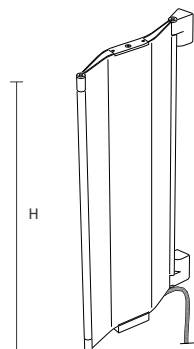

Origami wall version - single module

All versions of the Origami model are supplied with a RED electric supply connection cord. It can be ordered BLUE upon request at no extra charge.

The connection cord of the wall version is 1m long.

Model	H. (cm)	Electric Power (Watts)	Price of STANDARD¹ version with accessories² in ANODISED SILVER alluminium (€)	Price of version with accessories² in GLOSSY alluminium (€)	Price of version with alluminium accessories² the SAME COLOUR as the radiator (€)
ORGMS#1200...	120,0	250w			
ORGMS#1600...	160,0	400w			
			¹) AVAILABLE IN STOCK White MATT BNOP with RED connection cord ²)ACCESSORIES are understood to mean the Joints, Hinges and radiator Feet