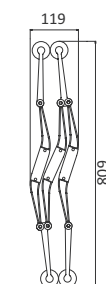

Origami free-standing

open position

closed position

All versions of the Origami model are supplied with a RED electric supply connection cord. It can be ordered BLUE upon request at no extra charge.

The connection cord of the free-standing version is 1,80m long.

Model	H. (cm)	Electric Power (Watts)	Price of STANDARD ¹ version with accessories ² in ANODISED SILVER aluminium (€)	Price of version with accessories ² in GLOSSY aluminium (€)	Price of version with aluminium accessories ² the SAME COLOUR as the radiator (€)
ORGMF#0835...	83,5	600w			
ORGMF#1035...	103,5	700w			
ORGMF#1235...	123,5	850w			
ORGMF#1635...	163,5	1200w			
			¹) AVAILABLE IN STOCK White MATT BNOP with RED connection cord ²)ACCESSORIES are understood to mean the Joints, Hinges and radiator Feet		

Origami free-standing - Totem

All versions of the Origami model are supplied with a RED electric supply connection cord. It can be ordered BLUE upon request at no extra charge.

The connection cord of the free-standing version is 1,80m long.