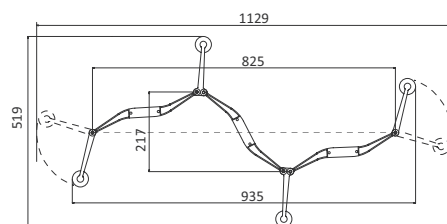

Origami free-standing

open position

closed position

All versions of the Origami model are supplied with a RED electric supply connection cord. It can be ordered BLUE upon request at no extra charge.

The connection cord of the free-standing version is 1,80m long.

Origami free-standing - Totem

All versions of the Origami model are supplied with a RED electric supply connection cord. It can be ordered BLUE upon request at no extra charge.

The connection cord of the free-standing version is 1,80m long.

Origami wall version - double module

All versions of the Origami model are supplied with a RED electric supply connection cord. It can be ordered BLUE upon request at no extra charge.

The connection cord of the wall version is 1m long.