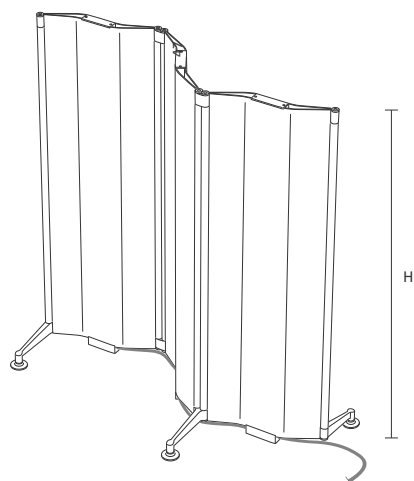

Origami free-standing

open position

closed position

All versions of the Origami model are supplied with a RED electric supply connection cord. It can be ordered BLUE upon request at no extra charge.

The connection cord of the free-standing version is 1,80m long.

Model	H. (cm)	Electric Power (Watts)	Price of STANDARD ¹ version with accessories ² in ANODISED SILVER aluminium (€)	Price of version with accessories ² in GLOSSY aluminium (€)	Price of version with aluminium accessories ² the SAME COLOUR as the radiator (€)
ORGMF#0835...	83,5	600w			
ORGMF#1035...	103,5	700w			
ORGMF#1235...	123,5	850w			
ORGMF#1635...	163,5	1200w			
			¹) AVAILABLE IN STOCK White MATT BNOP with RED connection cord ²)ACCESSORIES are understood to mean the Joints, Hinges and radiator Feet		

Origami free-standing - Totem

All versions of the Origami model are supplied with a RED electric supply connection cord. It can be ordered BLUE upon request at no extra charge.

The connection cord of the free-standing version is 1,80m long.