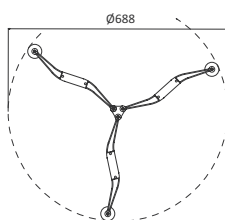

Origami free-standing

open position

closed position

All versions of the Origami model are supplied with a RED electric supply connection cord. It can be ordered BLUE upon request at no extra charge.

The connection cord of the free-standing version is 1,80m long.

Origami free-standing - Totem

All versions of the Origami model are supplied with a RED electric supply connection cord. It can be ordered BLUE upon request at no extra charge.

The connection cord of the free-standing version is 1,80m long.

Origami wall version - double module

All versions of the Origami model are supplied with a RED electric supply connection cord. It can be ordered BLUE upon request at no extra charge.

The connection cord of the wall version is 1m long.