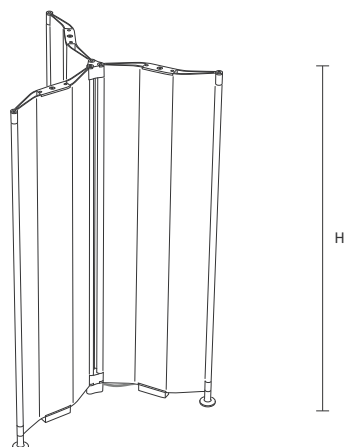

Origami free-standing

open position

closed position

All versions of the Origami model are supplied with a RED electric supply connection cord. It can be ordered BLUE upon request at no extra charge.

The connection cord of the free-standing version is 1,80m long.

Model	H. (cm)	Electric Power (Watts)	Price of STANDARD ¹ version with accessories ² in ANODISED SILVER aluminium (€)	Price of version with accessories ² in GLOSSY aluminium (€)	Price of version with aluminium accessories ² the SAME COLOUR as the radiator (€)
ORGMF#0835...	83,5	600w			
ORGMF#1035...	103,5	700w			
ORGMF#1235...	123,5	850w			
ORGMF#1635...	163,5	1200w			
			¹) AVAILABLE IN STOCK White MATT BNOP with RED connection cord ²)ACCESSORIES are understood to mean the Joints, Hinges and radiator Feet		

Origami free-standing - Totem

All versions of the Origami model are supplied with a RED electric supply connection cord. It can be ordered BLUE upon request at no extra charge.

The connection cord of the free-standing version is 1,80m long.