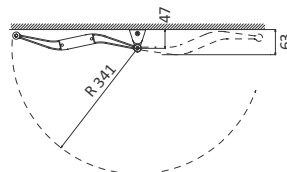

Origami wall version - single module

All versions of the Origami model are supplied with a RED electric supply connection cord. It can be ordered BLUE upon request at no extra charge.

The connection cord of the wall version is 1m long.

Model	H. (cm)	Electric Power (Watts)	Price of STANDARD¹ version with accessories² in ANODISED SILVER alluminium (€)	Price of version with accessories² in GLOSSY alluminium (€)	Price of version with alluminium accessories² the SAME COLOUR as the radiator (€)
ORGMS#1200...	120,0	250w			
ORGMS#1600...	160,0	400w			
			¹) AVAILABLE IN STOCK White MATT BNOP with RED connection cord ²)ACCESSORIES are understood to mean the Joints, Hinges and radiator Feet