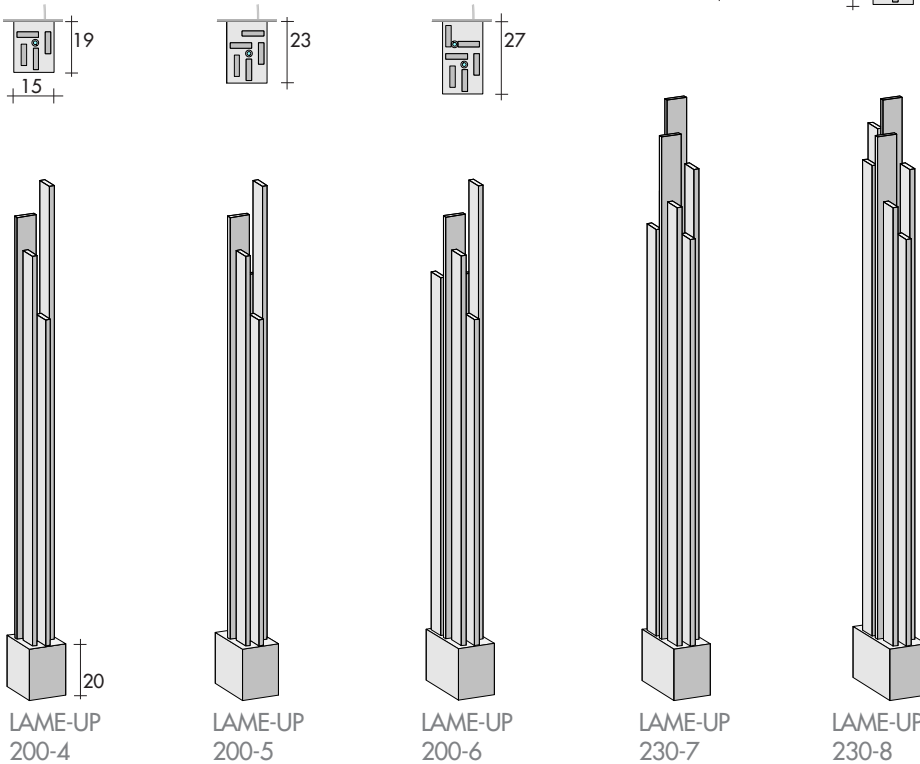

STANDARD FITTING

EG ø 3/8"
BREM valves, page 294
Electric version e.lame-UP p. 266

e.LAME-UP

design Davide Brembilla

TECHNICAL DATA p. 62
Other dimensions on request
ELECTRIC KIT DATA p. 244

RADIATOR	+	chosen KIT	=	ELECTRIC RADIATOR
standard white sablé or paint to Brem color list with extra		KIT RE Electric Heating Element KIT RI Radio frequency receiver (thermostat excluded)		white sablé or paint to Brem color list with chosen KIT