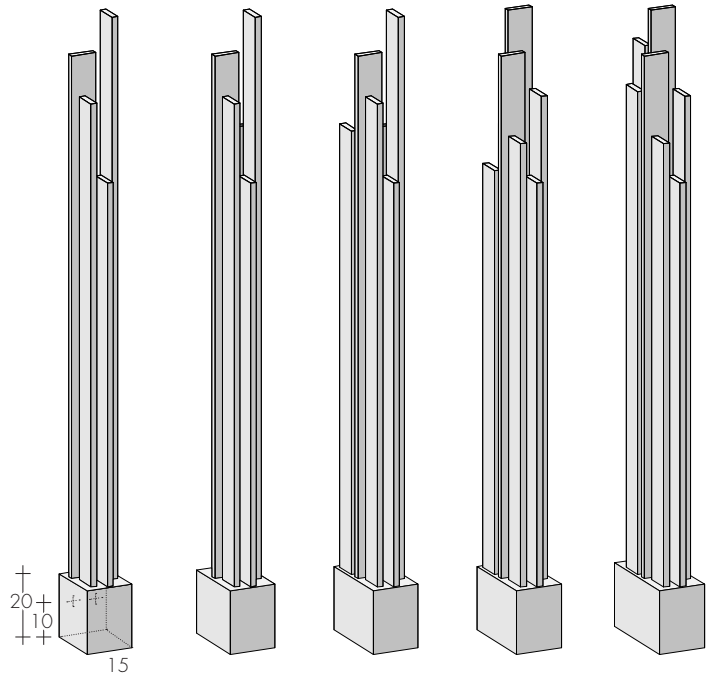

LAME-UP

design Davide Brembilla

LAME-Up is free-standing radiator designed by Davide Brembilla, its heating body

acting like a totem pole in the centre of a room. The fins, arranged vertically, produce

a new, versatile and highly functional way to exploit the available volumes.

MODEL

H from floor: 200 / 230 cm
L: 15 cm
Depth: 19 / 23 / 27 / 31 cm

- Delivery
- Return
- Electric Heating Element
- ⊙ LED on request
- ▽△ tapping centres 9 cm

LAME-UP 4 LAME-UP 5 LAME-UP 6 LAME-UP 7 LAME-UP 8 LAME-UP 4 LAME-UP 5 LAME-UP 6 LAME-UP 7 LAME-UP 8

MODEL	H - n° cm tubes	€	EN 442 Watt Δt 50 K	▲ ▽ t.c. cm	Height cm	Width cm	Depth cm	Weight M Kg	Volume V dm³	MIXED VERSION E.H.E. class II with sleeve W €	
LAME-UP	200-4	798,30	641	9	200	15	19	18,9	8,0	650	109,90
LAME-UP	200-5	988,70	809	9	200	15	23	23,7	10,1	800	113,90
LAME-UP	200-6	1121,00	935	9	200	15	27	27,3	11,7	900	117,00
LAME-UP	200-7	1271,90	1082	9	200	15	27	31,5	13,5	-	-
LAME-UP	200-8	1440,00	1250	9	200	15	31	36,3	15,6	1200	124,00
LAME-UP	230-4	865,30	767	9	230	15	19	22,5	9,6	800	113,90
LAME-UP	230-5	1067,80	966	9	230	15	23	28,2	12,0	900	117,00
LAME-UP	230-6	1215,50	1124	9	230	15	27	32,7	14,0	1200	124,00
LAME-UP	230-7	1378,00	1302	9	230	15	27	37,8	16,2	1200	124,00
LAME-UP	230-8	1553,90	1502	9	230	15	31	43,5	18,7	1500	133,20