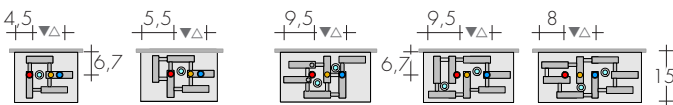

e.g. LAME-UP 200-4, EG ø 3/8", SB9005

STANDARD PRODUCTION

White "sablé" paintwork
Tolerance ± 3mm - Air vent ø 1/8"
MAXIMUM OPERATING PRESSURE 4 BAR

PRODUCTION ON REQUEST

Paintwork to Brem color list +15/25%
Spotlight LED 2 W each Art. F.LED 100,80€

STANDARD FITTING

EG ø 3/8"
BREM valves, page 294
Electric version e.lame-UP p. 266