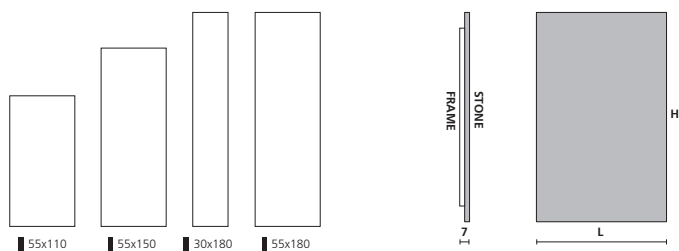

ARTICLE	SIZE (LxH)	POWER	WHITE	COLOURED	RAL
8JUE0318	30X180	500 W	1.074	1.166	1.232
8JUE0511	55X110	750 W	1.085	1.172	1.248
8JUE0515	55X150	1000 W	1.221	1.313	1.401
8JUE0518	55X180	1400 W	1.297	1.401	1.493
Surcharge for frame in different finishing (black as standard)			65	65	82

ARTICLE	SIZE (LxH)	POWER Δt 50°C	WHITE	COLOURED	RAL
8JUW0318	30X180	480 W	1.123	1.210	1.286
8JUW0511	55X110	720 W	1.134	1.221	1.303
8JUW0515	55X150	1200 W	1.297	1.401	1.488
8JUW0518	55X180	1680 W	1.395	1.504	1.602
Surcharge for frame in different finishing (black as standard)			65	65	82

ARTICLE	SIZE (LxH)	POWER	POWER Δt 50°C	WHITE	COLOURED	RAL
8JUH0318	30X180	500 W	480 W	1.395	1.504	1.602
8JUH0511	55X110	750 W	720 W	1.406	1.515	1.613
8JUH0515	55X150	1000 W	1200 W	1.586	1.711	1.820
8JUH0518	55X180	1400 W	1680 W	1.717	1.848	1.957
Surcharge for frame in different finishing (black as standard)			65	65	82	

REMARKS

- _ Valves Kit to be ordered separately.
- _ It is possible to equip the radiator with different accessories.

TYPE:

⚡ Electric › 💧 Hydronic › ⚡💧 Hybrid

Configuration:

› ▬ horizontal › ▮ vertical
(Horizontal versions must not be installed vertically and viceversa)

Delivery time:

2/3 weeks

3/4 weeks