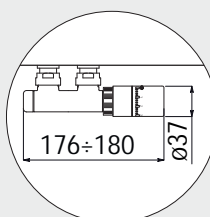

Copper connection \varnothing 12/14/15
Art. Nr. 5991990310543

Multilayer connection \varnothing 16
Art. Nr. 5991990310542

STRAIGHT HANGER POLISHED

L. 368 (L= 404 mm)
Art. Nr. 5991990300187

L. 480 (L= 516 mm)
Art. Nr. 5991990300183

L. 592 (L= 628 mm)
Art. Nr. 5991990300184

L. 704 (L= 740 mm)
Art. Nr. 5991990300188

V9÷V10

Measures for Elegant square manual valve

V11

Measures for valves type Cordivari Elegant Square with thermostatic head and pipe centres 50 mm