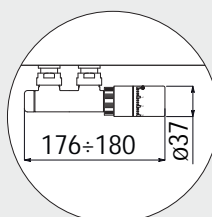

Example

Radiator model Example: Frame radiator	Radiator dimensions Example: mm 480x1832	Article code of the connection Example: connection H01	Model code Example: Frame Corallo G09	Constant value
FRST	480 18	V11	G09	B

Copper connection \varnothing 12/14/15
Art. Nr. 5991990310543

Multilayer connection \varnothing 16
Art. Nr. 5991990310542

STRAIGHT HANGER POLISHED

L. 368 (L= 404 mm)
Art. Nr. 5991990300187

L. 480 (L= 516 mm)
Art. Nr. 5991990300183

L. 592 (L= 628 mm)
Art. Nr. 5991990300184

L. 704 (L= 740 mm)
Art. Nr. 5991990300188

V9÷V10

Measures for Elegant square manual valve

V11

Measures for valves type Cordivari Elegant Square with thermostatic head and pipe centres 50 mm