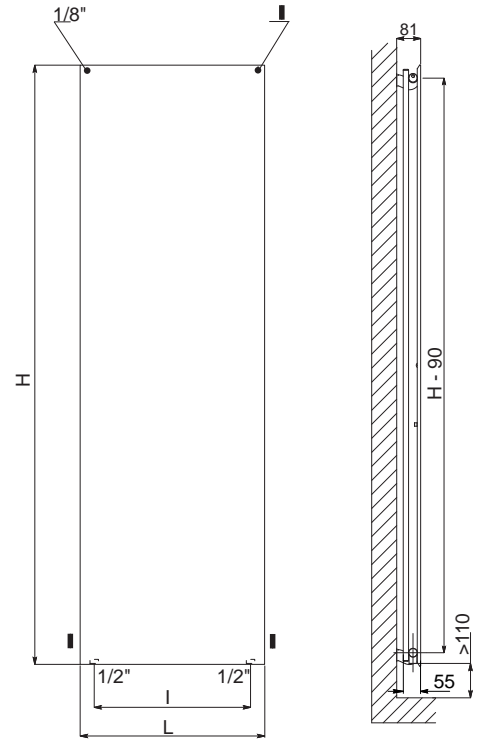

FRAME ARTIC (G10)

Frame ARTIC propone la suggestione di un candido "paesaggio Abstract". Le linee e le campiture con i toni del grigio e del nero nel mare di bianco a formare orizzonti, cieli e territori che appartengono all'anima. Artic vuole coinvolgere ed emozionare come accade di fronte ad un dipinto. Il corpo scaldante, disponibile in quattro misure, è versatile e funzionale, ma è anche un contributo qualitativo nuovo all'architettura di interni.

FRAME CORALLO (G09)

Segni e colours primitivi rivisti in chiave contemporanea hanno ispirato il radiatore d'arredo Frame CORALLO. La vertigine delle linee sinuose campisce l'intera superficie scaldante conferendo un festoso dinamismo. Frame Corallo vuole arricchire di nuovi stimoli visivi ed emozionali il vivere quotidiano. Accessoriato con comodi ed essenziali maniglioni portasalviette in satin stainless steel.

FRAME LAGOON (P21 ROSA - P22 AZUL)

Portarsi in casa la percezione dell'acqua, un brandello di natura nella nostra quotidianità è l'aspetto che ha ispirato l'artista Mariano Moroni nel creare la veste pittorica del radiatore d'arredo Lagoon. Il colour ad acqua viene steso con pennelli opportunamente adattati nella consistenza della setola, secondo antiche tecniche, per imprimere su carta la delicatezza, la luminosità, la raffinatezza, riflessi e sfumature in quantità ma soprattutto la trasparenza del colour.