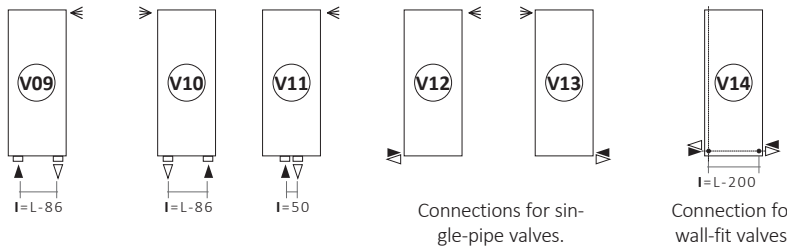

Standard Connections

Always specify the kind of connection needed when ordering (V09 - V10 - V11 - V12 - V13 - V14).

Legend =
 ▶ In ▷ Out ≪ Airvent
 | Pipe Centres L Width □ Connection

FRAME PLUS VERTICAL