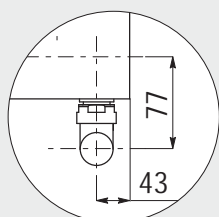

Copper connection \varnothing 12/14/15
Art. Nr. 5991990310543

Multilayer connection \varnothing 16
Art. Nr. 5991990310542

STRAIGHT HANGER POLISHED

L. 368 (L= 404 mm)
Art. Nr. 5991990300187

L. 480 (L= 516 mm)
Art. Nr. 5991990300183

L. 592 (L= 628 mm)
Art. Nr. 5991990300184

L. 704 (L= 740 mm)
Art. Nr. 5991990300188

V9÷V10

Measures for Elegant square manual valve

V11

Measures for valves type Cordivari Elegant Square with thermostatic head and pipe centres 50 mm