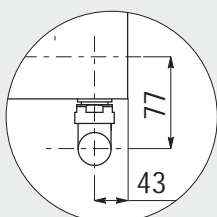

Copper connection \varnothing 12/14/15
Art. Nr. 5991990310543

Multilayer connection \varnothing 16
Art. Nr. 5991990310542

STRAIGHT HANGER POLISHED

L. 368 (L= 404 mm)
Art. Nr. 5991990300187

L. 480 (L= 516 mm)
Art. Nr. 5991990300183

L. 592 (L= 628 mm)
Art. Nr. 5991990300184

L. 704 (L= 740 mm)
Art. Nr. 5991990300188

V9÷V10

Measures for Elegant square manual valve

V11

Measures for valves type Cordivari Elegant Square with thermostatic head and pipe centres 50 mm