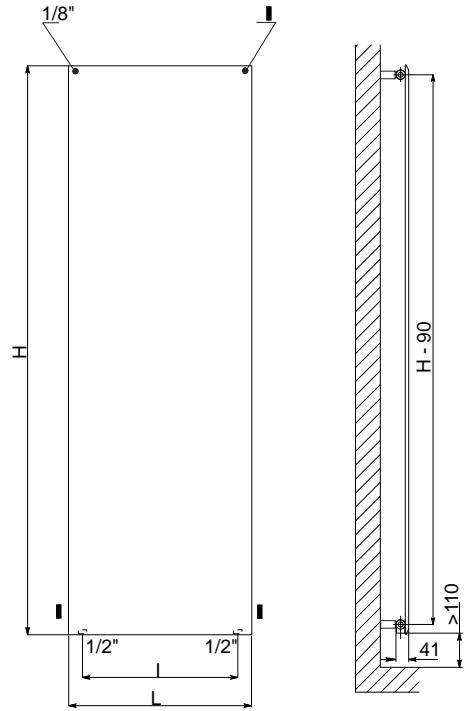

FRAME ARTIC (G10)

Frame ARTIC presents the fascination of a snow-white "abstract landscape". Its lines and its coating in shades of grey and black are lost in a sea of white, creating horizons, skies and territories that belong to the soul. Artic involves and stirs emotions just like in front of a painting. This radiator, available in four sizes, is versatile and functional and it represents an important contribution to interior architecture.

FRAME CORALLO (G09)

Primitive signs and colours presented in a contemporary style have inspired the Frame CORALLO furnishing radiator. The sinuous lines cover the entire heating surface radiating a joyful dynamism. Frame Corallo enriches everyday life with new visual and emotional stimuli. Versatile and stylish, it fits in any environment and can be accessorised with handy and essential satin stainless steel towel racks.

FRAME LAGOON (P21 ROSA - P22 AZUL)

Infinite color gradations, reflections, but, above all, transparency of colors: these are the Frame Lagoon distinctive features. The brightness and the enriched chromatic effects, evoke the perception of flowing water. The original paint comes from the Artist's expert hands, that using old painting techniques impress the water-based color on paper with appropriate designed paintbrushes' bristles.

Standard Connections

Always specify the kind of connection needed when ordering (V09 - V10 - V11 - V12 - V13 - V14).

Legend =
▶ In   ▷ Out   ≪≪ Airvent
| Pipe Centres   L Width   □ Connection

FRAME PICTURE VERTICAL

VERTICAL

DDD: replace with the type of connection.

EEE: replace with desired artwork.