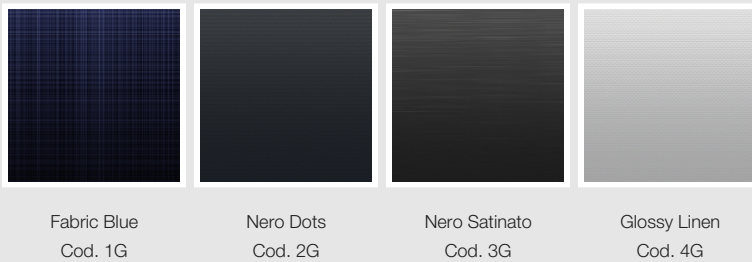

The Colors used in this folder are not considered binding. The different technological painting processes and the materials used for the realization can not have a perfect color match with the delivered product. Irsap company reserves the right to introduce at any time whatever modifications necessary to the improvement of the product.