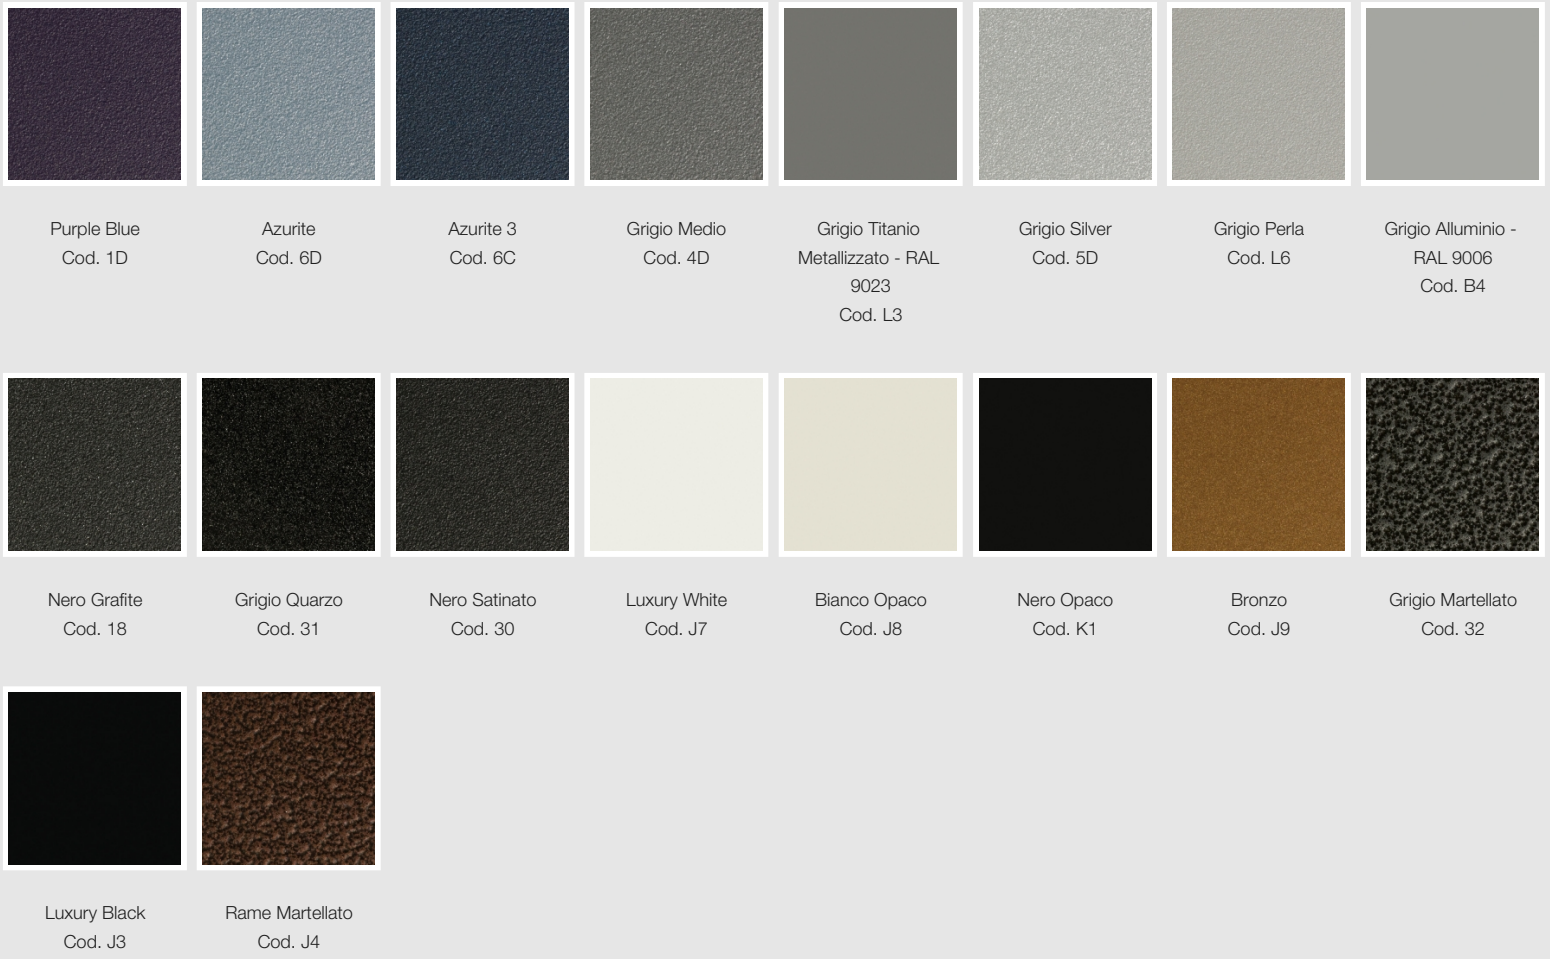

SURFACES

The Colors used in this folder are not considered binding. The different technological painting processes and the materials used for the realization can not have a perfect color match with the delivered product. Irsap company reserves the right to introduce at any time whatever modifications necessary to the improvement of the product.