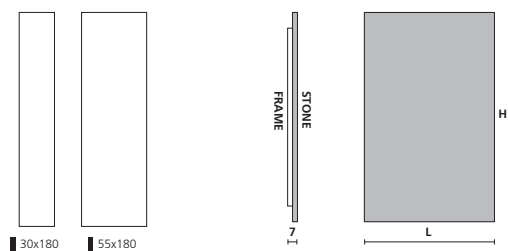

Dimension
30x180 | 55x180

LIVINGSTONE

ECIGI comes from the observation of surfaces and forms often playing a leading role in our everyday life. Simple lines, sometimes forgotten, that breathe new life into the radiating panel and take on a completely new and fascinating connotation.

Ecigi

Stone:

- ~ white
- ~ coloured (see finishings table)
- ~ coloured in RAL scale

Frame:

- ~ matt black as standard
- ~ Livingstone® colours (see finishings table) or RAL scale upon request
- ~ provided with brackets for an easy and quick installation
- ~ can be accessorised (see table in accessories section)

ARTICLE	SIZE (LxH)	POWER	WHITE	COLOURED	RAL
8ECE0318	30X180	500 W	1.074	1.166	1.232
8ECE0518	55X180	1400 W	1.297	1.401	1.493
Surcharge for frame in different finishing (black as standard)			65	65	82

ARTICLE	SIZE (LxH)	POWER Δt 50°C	WHITE	COLOURED	RAL
8ECW0318	30X180	480 W	1.123	1.210	1.286
8ECW0518	55X180	1680 W	1.395	1.504	1.602
Surcharge for frame in different finishing (black as standard)			65	65	82

ARTICLE	SIZE (LxH)	POWER	POWER Δt 50°C	WHITE	COLOURED	RAL
8ECH0318	30X180	500 W	480 W	1.395	1.504	1.602
8ECH0518	55X180	1400 W	1680 W	1.717	1.848	1.957
Surcharge for frame in different finishing (black as standard)			65	65	82	