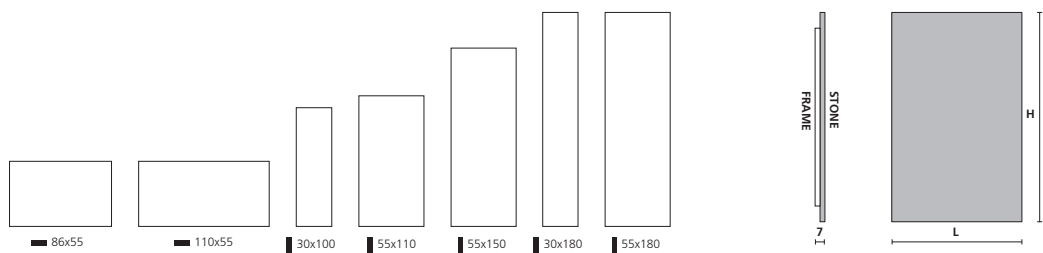

ARTICLE	SIZE (LxH)	POWER	WHITE	COLOURED	RAL
8ESE0310	30X100	250 W	997	1.074	1.145
8ESE0318	30X180	500 W	1.074	1.166	1.232
8ESE0511	55X110	750 W	1.085	1.172	1.248
8ESE0515	55X150	1000 W	1.221	1.313	1.401
8ESE0518	55X180	1400 W	1.297	1.401	1.493
8ESE0805	86X55	500 W	1.085	1.172	1.243
8ESE1105	110X55	750 W	1.145	1.237	1.313
Surcharge for frame in different finishing (black as standard)			65	65	82

ARTICLE	SIZE (LxH)	POWER Δt 50°C	WHITE	COLOURED	RAL
8ESW0318	30X180	480 W	1.123	1.210	1.286
8ESW0511	55X110	720 W	1.134	1.221	1.303
8ESW0515	55X150	1200 W	1.297	1.401	1.488
8ESW0518	55X180	1680 W	1.395	1.504	1.602
8ESW0805	86X55	600 W	1.085	1.172	1.243
8ESW1105	110X55	720 W	1.177	1.270	1.352
Surcharge for frame in different finishing (black as standard)			65	65	82

ARTICLE	SIZE (LxH)	POWER	POWER Δt 50°C	WHITE	COLOURED	RAL
8ESH0318	30X180	500 W	480 W	1.395	1.504	1.602
8ESH0511	55X110	750 W	720 W	1.406	1.515	1.613
8ESH0515	55X150	1000 W	1200 W	1.586	1.711	1.820
8ESH0518	55X180	1400 W	1680 W	1.717	1.848	1.957
8ESH0805	86X55	500 W	600 W	1.357	1.466	1.559
8ESH1105	110X55	750 W	720 W	1.439	1.553	1.651
Surcharge for frame in different finishing (black as standard)			65	65	82	

REMARKS

- _ Valves Kit to be ordered separately.
- _ It is possible to equip the radiator with different accessories.

TYPE:

⚡ Electric › 💧 Hydronic › ⚡💧 Hybrid

Configuration:

› ▬ horizontal › ▮ vertical
(Horizontal versions must not be installed vertically and viceversa)

Delivery time:

2/3 weeks

3/4 weeks