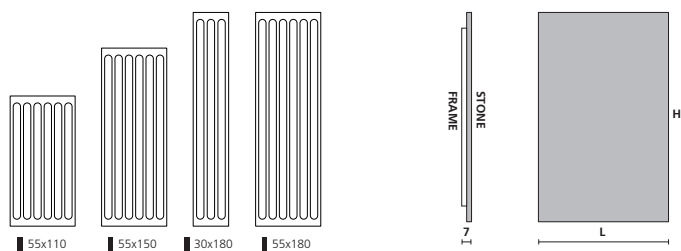

ARTICLE	SIZE (LxH)	POWER	WHITE	COLOURED	RAL
8CLE0318	30X180	500 W	1.074	1.166	1.232
8CLE0511	55X110	750 W	1.085	1.172	1.248
8CLE0515	55X150	1000 W	1.221	1.313	1.401
8CLE0518	55X180	1400 W	1.297	1.401	1.493
Surcharge for frame in different finishing (black as standard)			65	65	82

ARTICLE	SIZE (LxH)	POWER Δt 50°C	WHITE	COLOURED	RAL
8CLW0318	30X180	480 W	1.123	1.210	1.286
8CLW0511	55X110	720 W	1.134	1.221	1.303
8CLW0515	55X150	1200 W	1.297	1.401	1.488
8CLW0518	55X180	1680 W	1.395	1.504	1.602
Surcharge for frame in different finishing (black as standard)			65	65	82

ARTICLE	SIZE (LxH)	POWER	POWER Δt 50°C	WHITE	COLOURED	RAL
8CLH0318	30X180	500 W	480 W	1.395	1.504	1.602
8CLH0511	55X110	750 W	720 W	1.406	1.515	1.613
8CLH0515	55X150	1000 W	1200 W	1.586	1.711	1.820
8CLH0518	55X180	1400 W	1680 W	1.717	1.848	1.957
Surcharge for frame in different finishing (black as standard)			65	65	82	

REMARKS

- _ Valves Kit to be ordered separately.
- _ It is possible to equip the radiator with different accessories.

TYPE:

⚡ Electric › 💧 Hydronic › ⚡💧 Hybrid

Configuration:

› ▬ horizontal › ▮ vertical
(Horizontal versions must not be installed vertically and viceversa)

Delivery time:

2/3 weeks

3/4 weeks