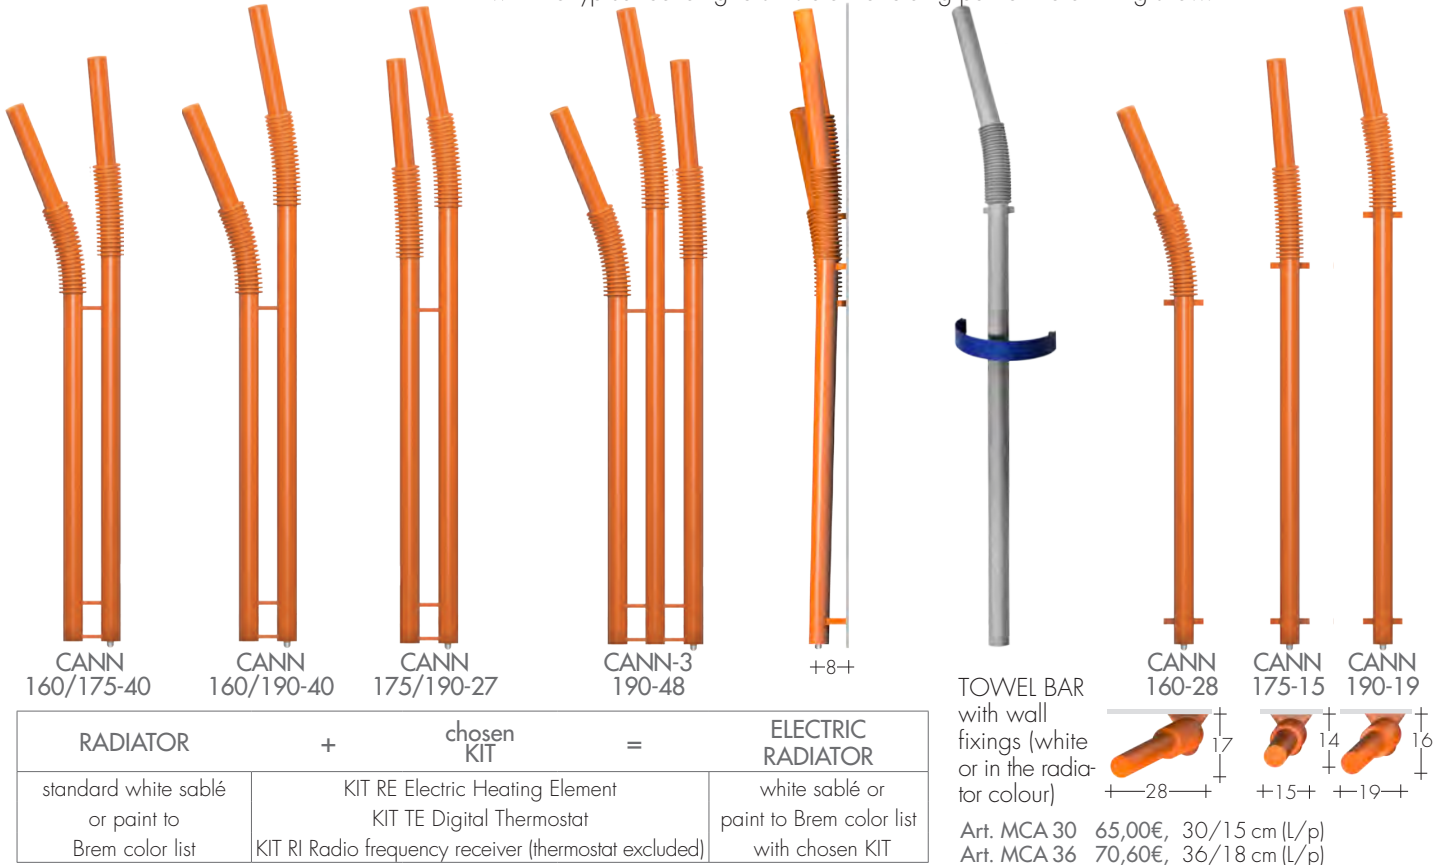

## DIMENSIONS

H = 160/175/190 cm  
L = 28/15/19 cm  
P = 17/14/16 cm

ELECTRIC KIT DATA p. 244

CANNUCCIA is a funny heated towel rail inspired by the famous plastic straw used for drinks. A popular object that reminds us to happiness, introducing in our home a touch of colour and a smile!

CANNUCCIA can be hook for dresses or towel rail and is available in three sizes, with different angles to compose various configurations in different colours; made of bent tubular with the typical bending to simulate the folding part of the drinking straw.