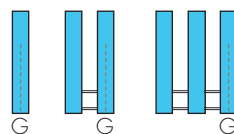

HEATING ELEMENT POSITION

© Vertical Heating Element

KIT RE: Electric Heating Element Kit

Filling with diathermic liquid
Class II El. Heating Element with cable (150cm)
Chrome plated plug and wall mounting brackets.

KIT TE: Digital Thermostat Kit

Kit RE with digital thermostat:
- white for white radiator,
- metal grey for coloured radiator.

KIT RI: Radio frequency box receiver Kit

Kit RE with radio frequency box receiver (wall-mounted receiver with extra). Add the chosen radiator (it can control up to 12 radiators)