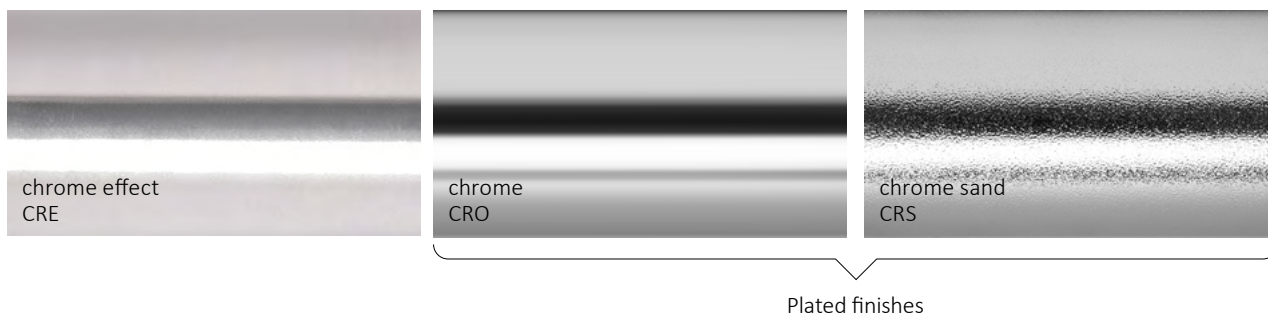

soft 3028
S38

metallic red
MRE

soft green apple
SGA

soft 1023
S13

Special coatings

A white, anti-bacterial coating (RAL 9016) containing silver compounds. The release of silver ions destroy bacteria and inhibits the growth of mould and fungi. The use of this coating is recommended in particular on the products installed in bathrooms. The cost of application is the same as the antibacterial coating and equal to our standard paint surcharge.